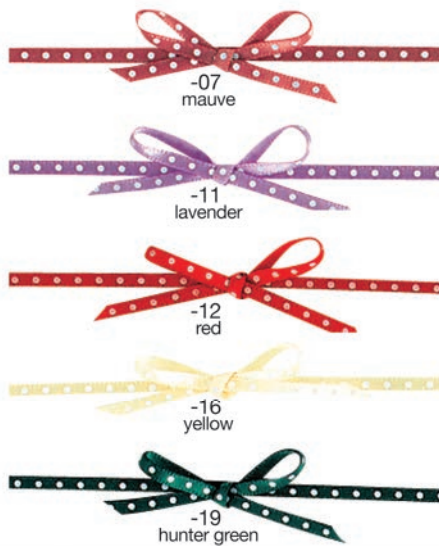

Satin Ribbon with Dots

501
size: 1/8" x 25Y