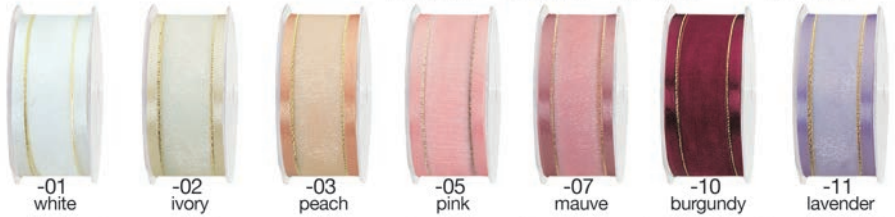

-01 white   -02 ivory   -03 peach   -05 pink   -07 mauve   -10 burgundy   -11 lavender