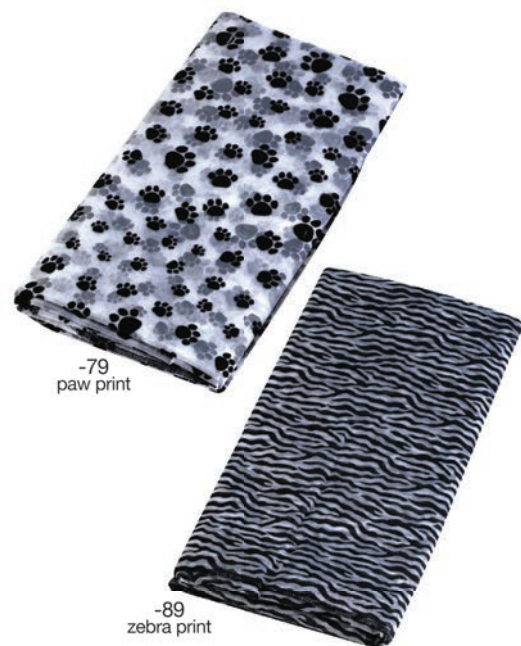

## Elastic Organza Ruffle Ribbon

248  
size: 1" x 10Y

*Two-Toned  
Organza Ribbon  
with Wire Edge*

198  
size: 1½" x 50Y  
197  
size: 2½" x 50Y

*Organza  
Ribbon*

862  
size: 6" x 20Y

*Two-Toned  
Sheer Ribbon*

537  
size: 1½" x 25Y

*Two-toned Organza Sheet with Sewn Edge*

109  
size: 54" x 108"

*Organdy Sheet For Table Cover & Display Bow*

105  
size: 54" x 108"

*Printed Sheer Sheet*

122  
size: 28" x 216"

Pull Bow Ribbon