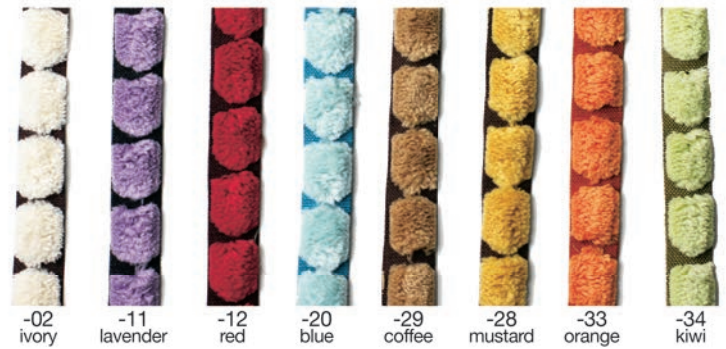

Fuzzy Ribbon

237
size: 3/8" x 10Y