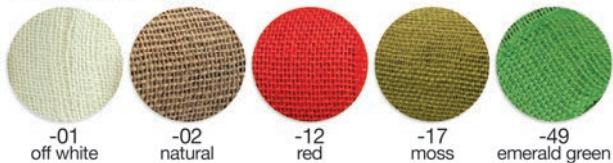

Burlap Ribbon

- 139 size: 2" x 10Y
  (not available in -17 moss)
- 123 size: 4" x 10Y
- 126 size: 6" x 10Y
  (not available in -17 moss)
- 124 size: 9" x 10Y

Available Colors: