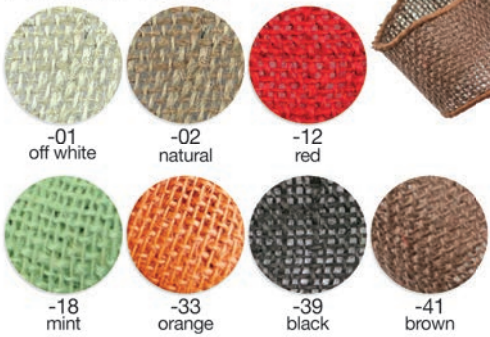

Burlap Wired Ribbon

559
size: 2" x 10Y

Available Colors: