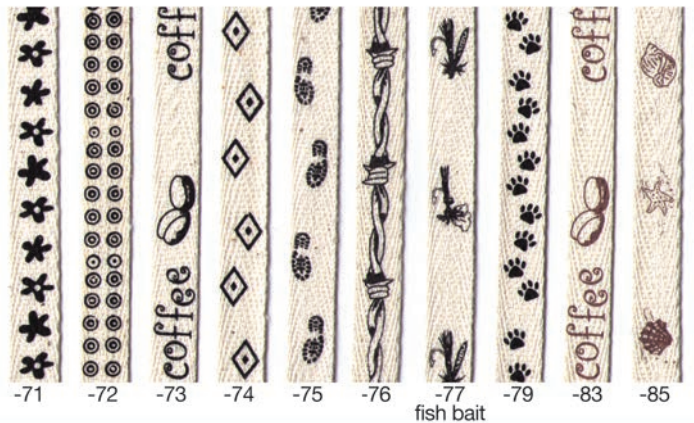

Cotton Ribbon

371
size: 3/8" x 25Y

Available Colors: