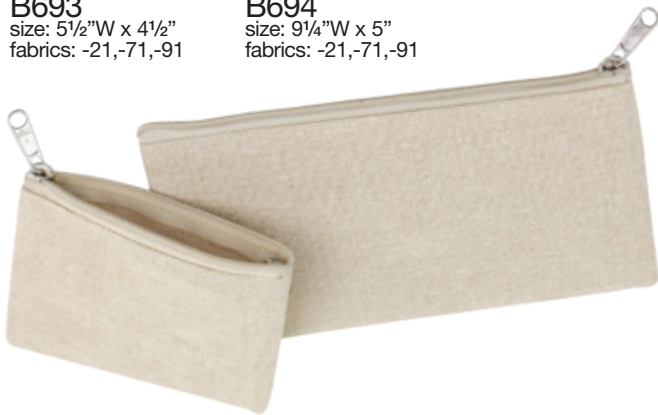

### Flat Zipper Pouch

**B693**  
size: 5 1/2"W x 4 1/2"  
fabrics: -21,-71,-91

**B694**  
size: 9 1/4"W x 5"  
fabrics: -21,-71,-91