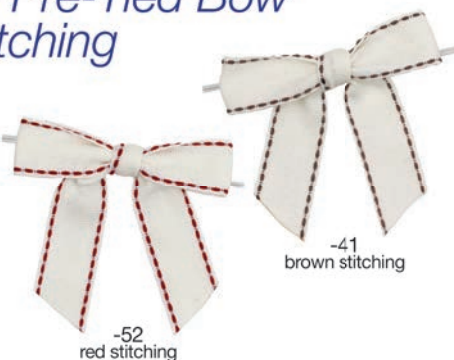

Canvas Pre-Tied Bow with Stitching

Bow264
ribbon: 3/4"
bow: 3" x 2 1/4"
12pcs/pack

-41
brown stitching

-52
red stitching