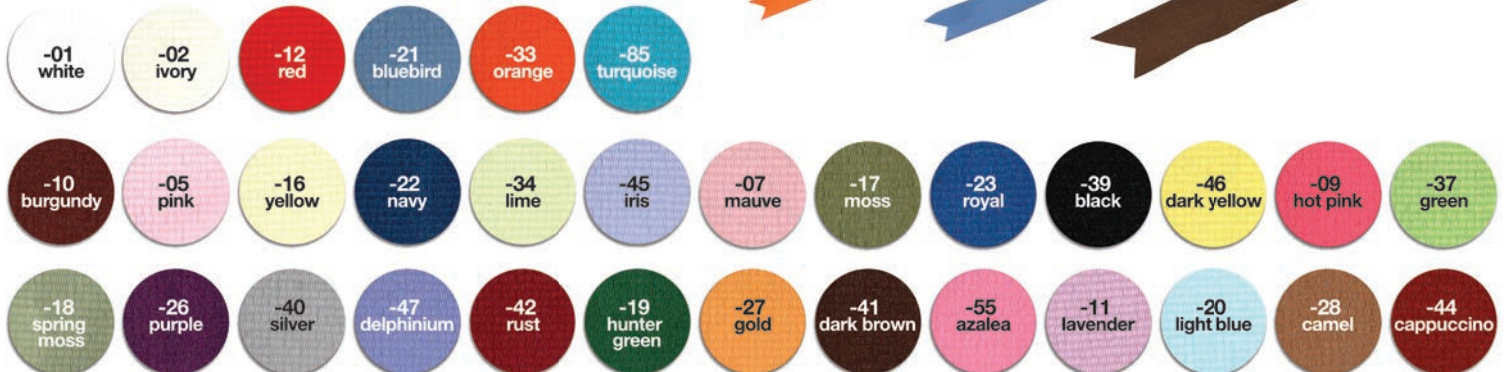

Available Colors: