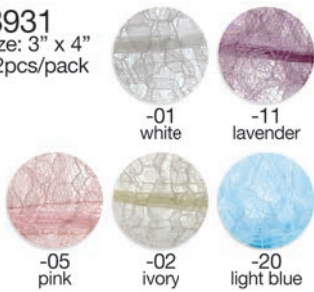

Lace Bags

B931
size: 3" x 4"
12pcs/pack