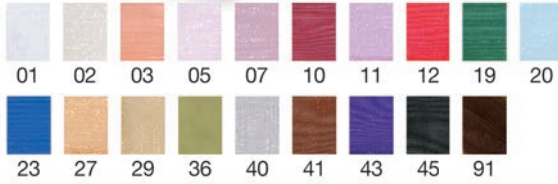

Gusset with Rat-tail Cord

B016
size: 3 1/2" x 5" x 1 1/2"
10pcs/pack

B017
size: 5 1/2" x 10" x 2"

Square Gusset with Cardboard Bottom

B770 size: 4" x 6" x 2"

B771 size: 5" x 8" x 2 1/2"

B772 size: 6" x 9 1/2" x 3"

B773 size: 8" x 10" x 4"

10pcs/pack

***B774** size: 10" x 12" x 5"

***B775** size: 12" x 14" x 6"

*white & ivory only

Available Colors: