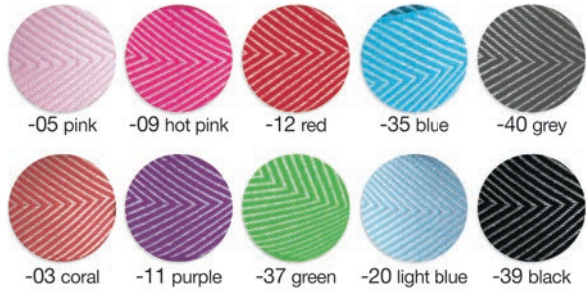

Striped Herringbone Cotton Ribbon

439
size: 1½" x 10Y