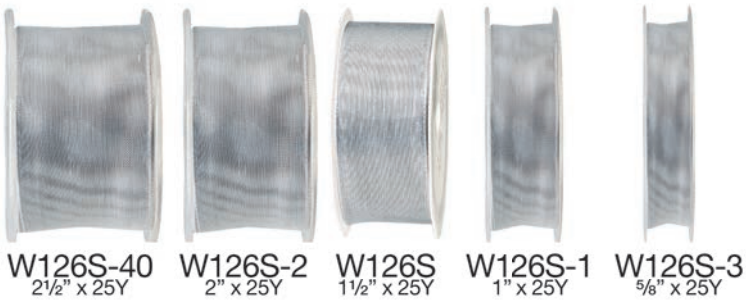

Metallic Ribbon with Wire Edge