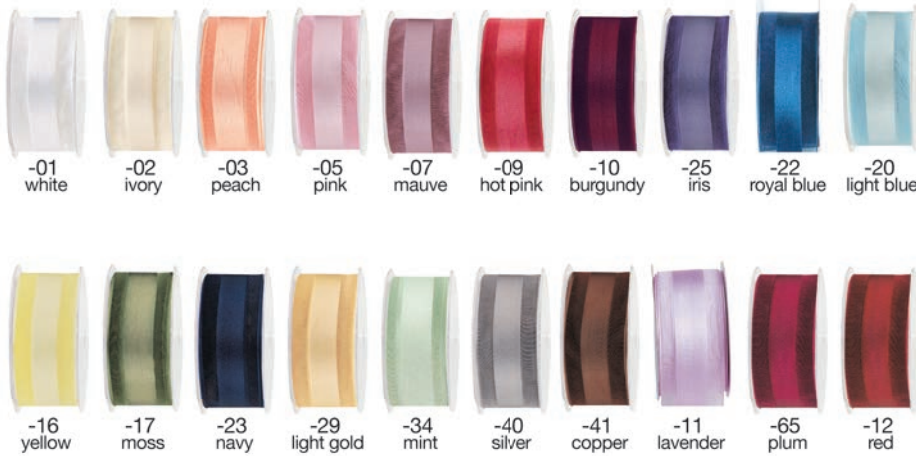

Sheer Ribbon with Satin Middle

*not all colors are available in all sizes