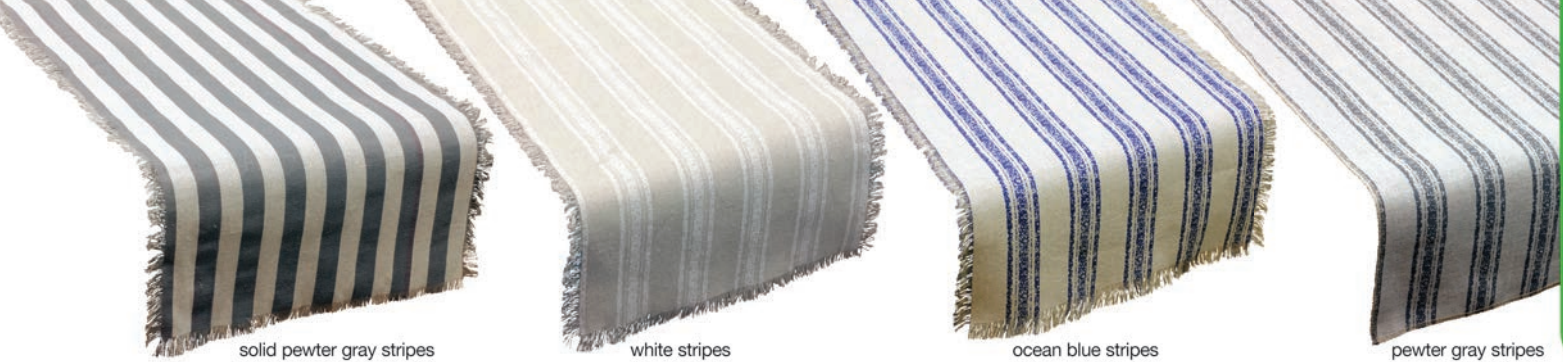

solid pewter gray stripes

white stripes

ocean blue stripes

pewter gray stripes

Fringed Linen Blend

T103
size: 14½" x 108"

T162
size: 19" x 108"

- -30 solid pewter gray stripes
- -40 pewter gray stripes
- -41 white stripes
- -45 ocean blue stripes

Table Runner

Selvaged Linen Blend

T103
size: 14½" x 108"

T162
size: 19" x 108"

- -50 pewter gray stripes
- -51 white stripes
- -55 ocean blue stripes
- -60 solid pewter gray stripes