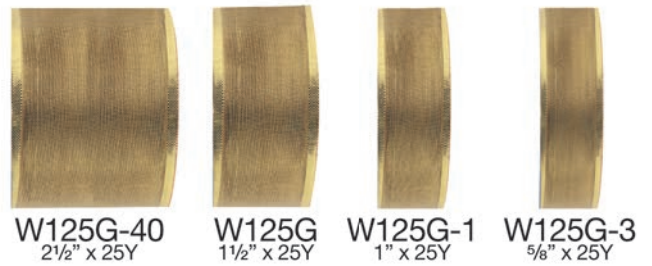

Metallic Ribbon with Wire Edge