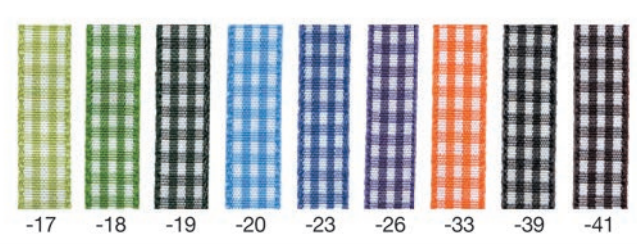

## Gingham Ribbon

031  
size: 1/4" x 25Y  
034  
size: 3/8" x 25Y

-37

-04

-05

-10

-12

-16