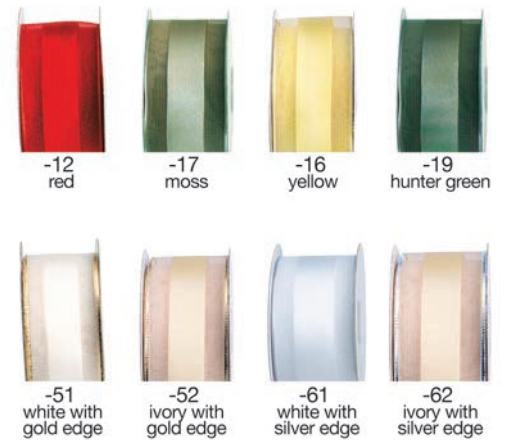

Sheer Ribbon with Satin Middle and Gold or Silver Edge

228
size: 5/8" x 25Y
229
size: 7/8" x 25Y

Available Colors:

- -01 white with gold edge
- -02 ivory with gold edge
- -42 ivory with silver edge
- -44 white with silver edge