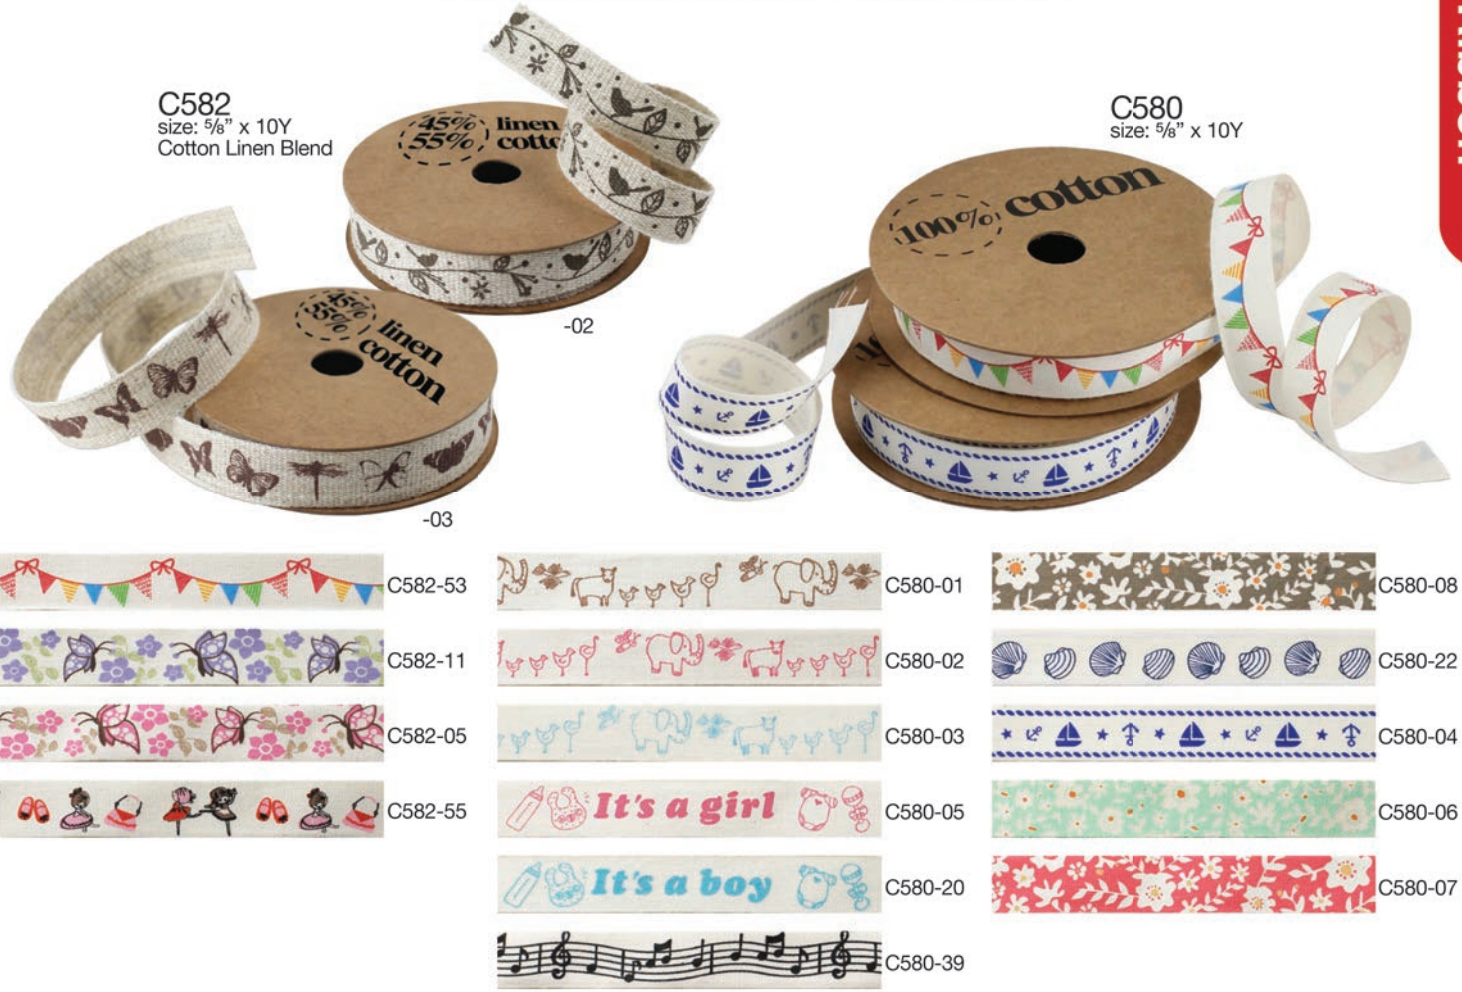

Printed Cotton & Linen Ribbon

Linen/Cotton Blend Ribbon

C586
size: 5/8" x 25Y