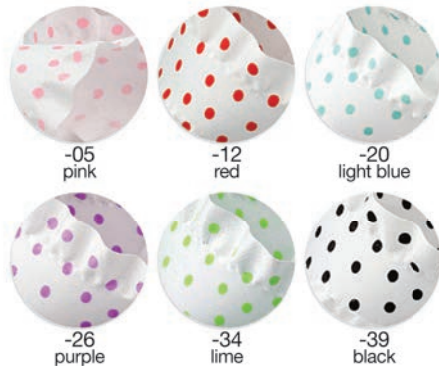

Available Colors: