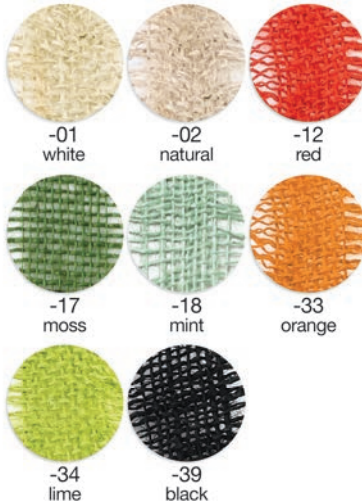

Jute Ribbon

556
size: 1 1/2" x 10Y

Available Colors: