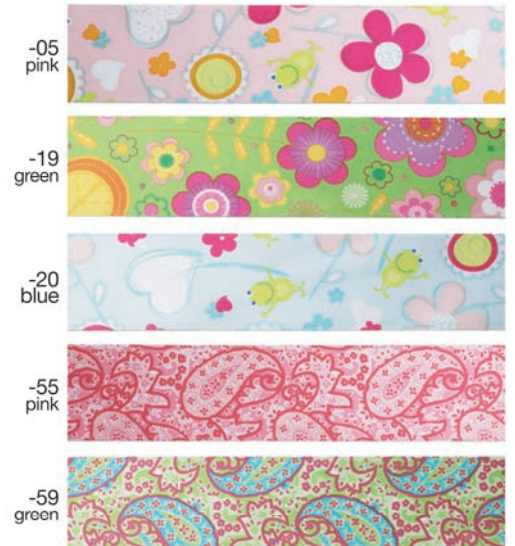

Print Polyester Ribbon

442

size: 1 1/2" x 25Y