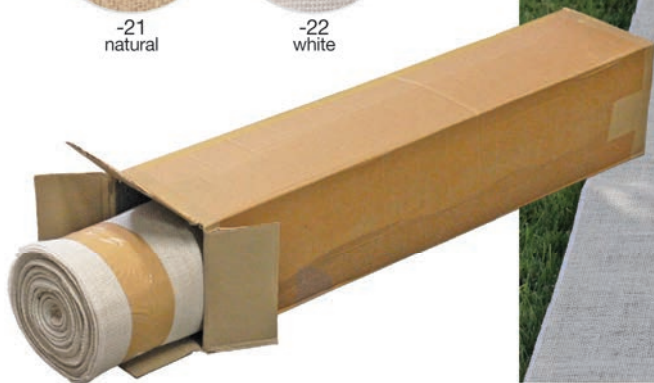

### Burlap Aisle Runner

T147  
size: 36" x 100 ft.

-21  
natural

-22  
white