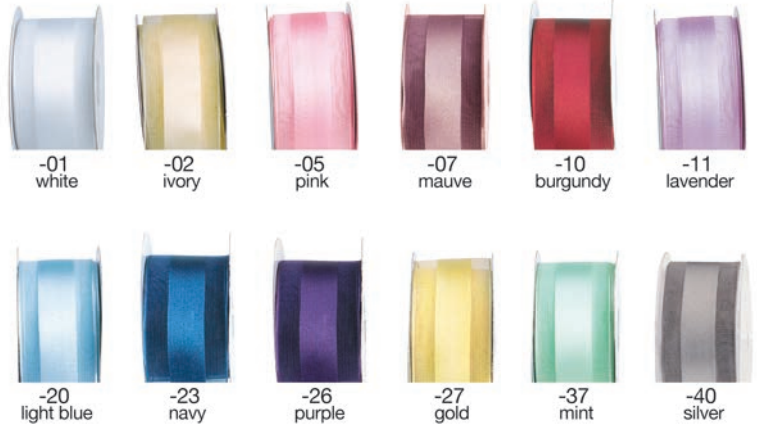

Sheer Ribbon with Satin Middle

238
size: 1 1/2" x 10Y

Available Colors:

Sheer Ribbon with Satin Middle and Gold or Silver Edge

228
size: 5/8" x 25Y
229
size: 7/8" x 25Y

Available Colors:

- -01 white with gold edge
- -02 ivory with gold edge
- -42 ivory with silver edge
- -44 white with silver edge

Sheer Ribbon with Satin Middle

*not all colors are available in all sizes