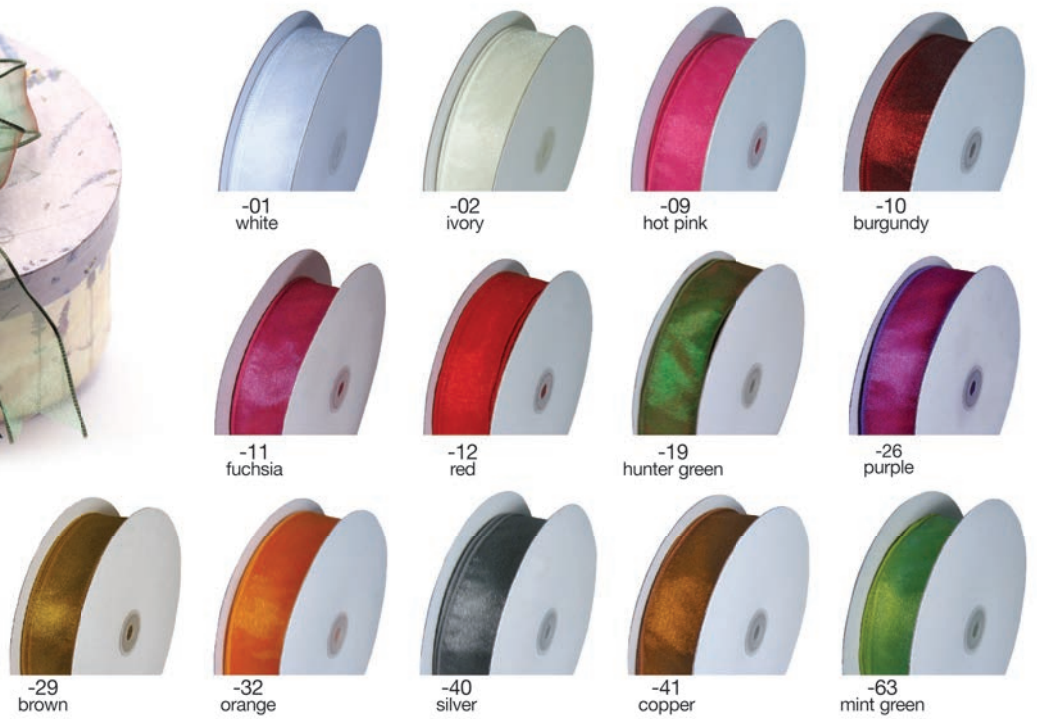

## Elastic Organza Ruffle Ribbon

248  
size: 1" x 10Y

*Two-Toned  
Organza Ribbon  
with Wire Edge*

198  
size: 1½" x 50Y  
197  
size: 2½" x 50Y

*Organza  
Ribbon*

862  
size: 6" x 20Y

*Two-Toned  
Sheer Ribbon*