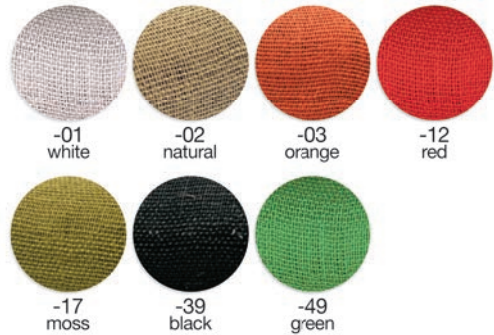

Available Colors: