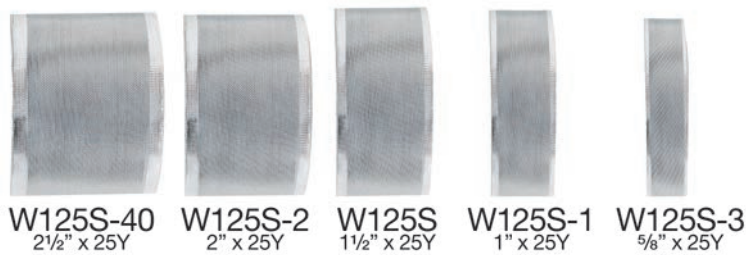

Metallic Ribbon with Wire Edge