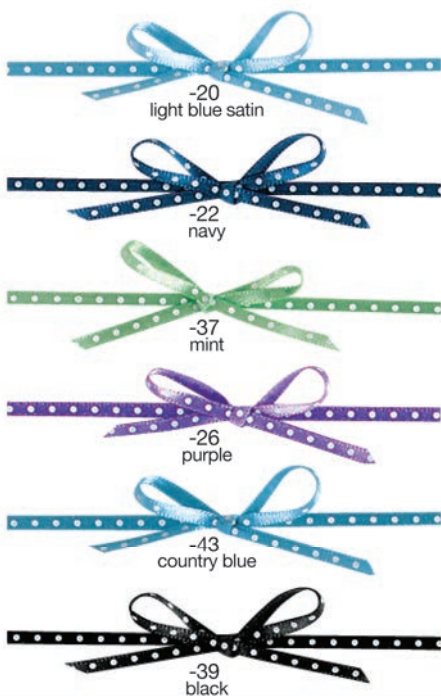

Satin Ribbon with Dots

501
size: 1/8" x 25Y