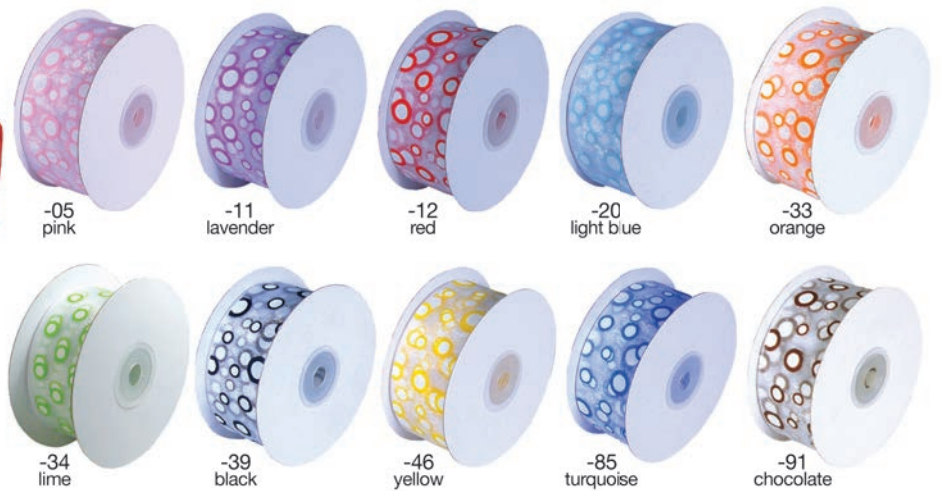

Sheer Ribbon with Circle Print

587
size: 1 1/2" x 25Y