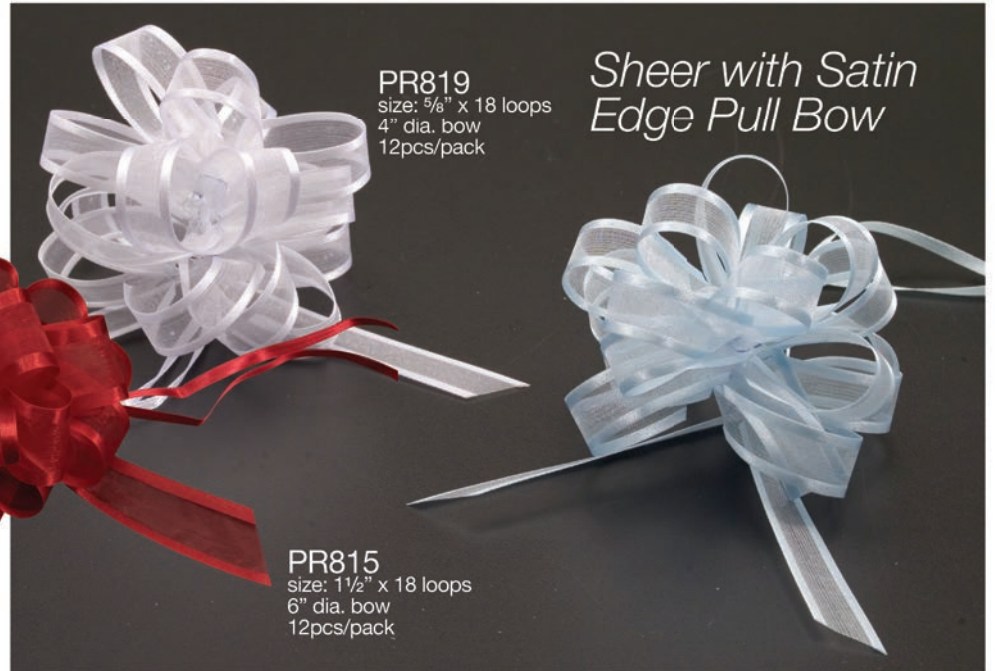

Available Colors:

Sheer with Satin Edge Pull Bow

PR819
size: 5/8" x 18 loops
4" dia. bow
12pcs/pack

PR815
size: 1 1/2" x 18 loops
6" dia. bow
12pcs/pack