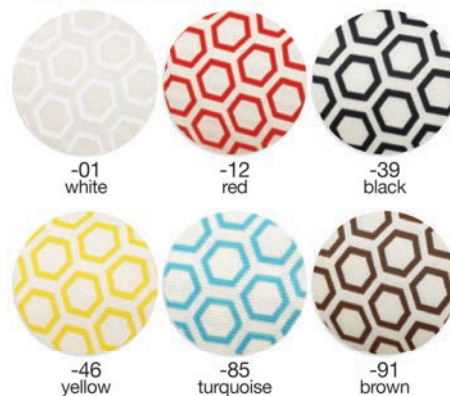

Available Colors: