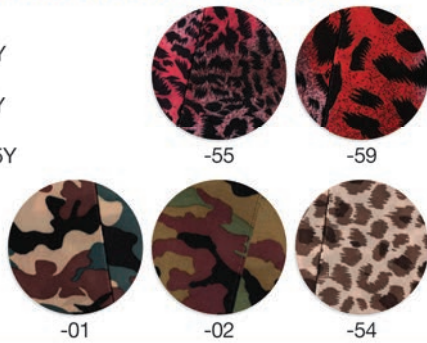

Double Sided Camo Print Satin Ribbon

424
size: 3/8" x 25Y

426
size: 7/8" x 25Y

427
size: 1 1/2" x 25Y