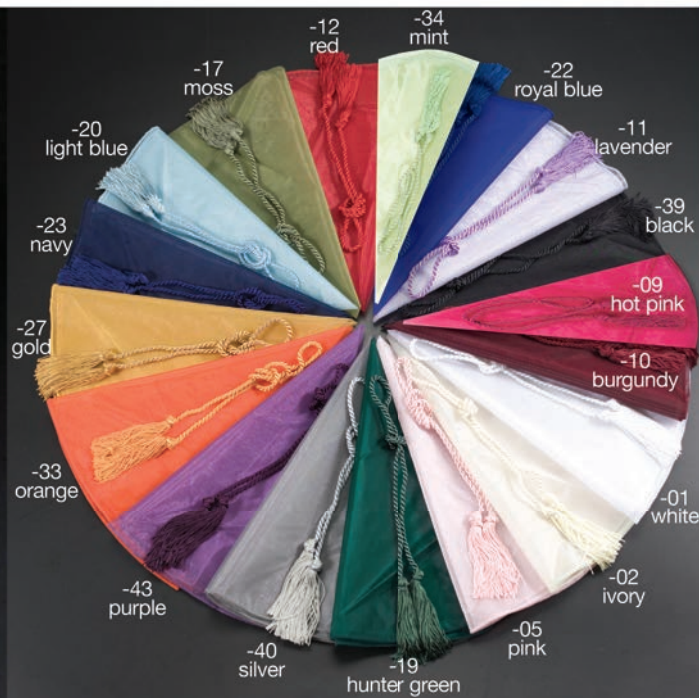

- -12 red
- -34 mint
- -22 royal blue
- -11 lavender
- -39 black
- -09 hot pink
- -10 burgundy
- -01 white
- -02 ivory
- -05 pink
- -19 hunter green
- -40 silver
- -43 purple
- -33 orange
- -27 gold
- -23 navy
- -20 light blue
- -17 moss