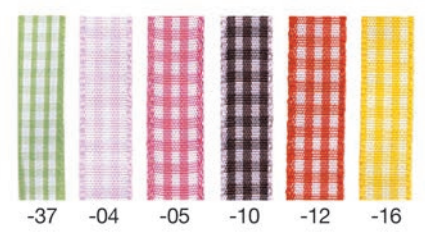

Gingham Ribbon

031
size: 1/4" x 25Y
034
size: 3/8" x 25Y