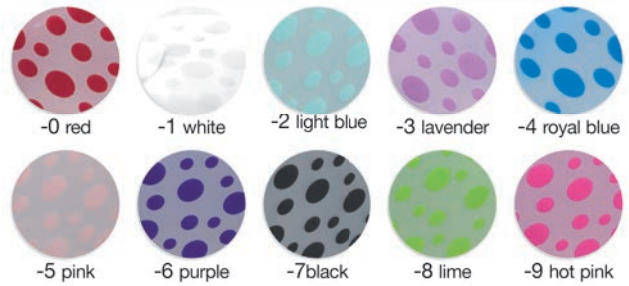

### Polka Dot Take Out Boxes

1181 size: 4" x 3 1/2" x 4"  
1180 size: 2 3/4" x 2" x 2 1/2"