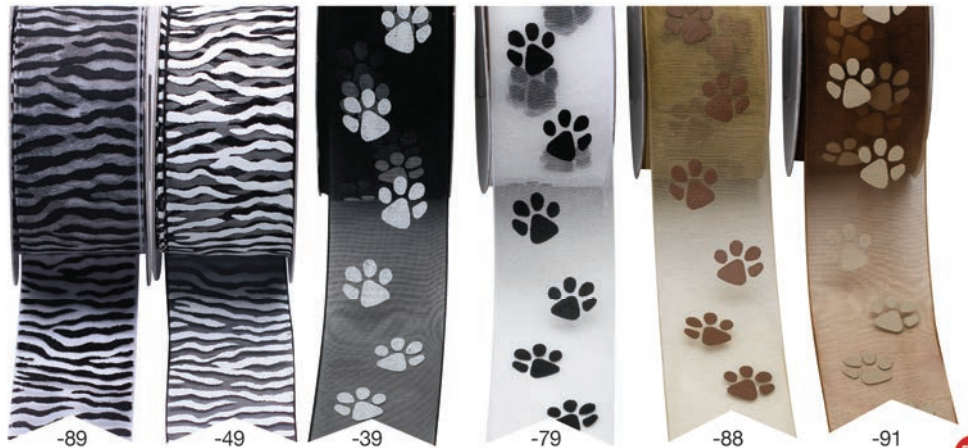

Sheer Animal Print Ribbon

572
size: 3/8" x 25Y

573
size: 5/8" x 25Y

574
size: 1 1/2" x 25Y

575
size: 7/8" x 25Y