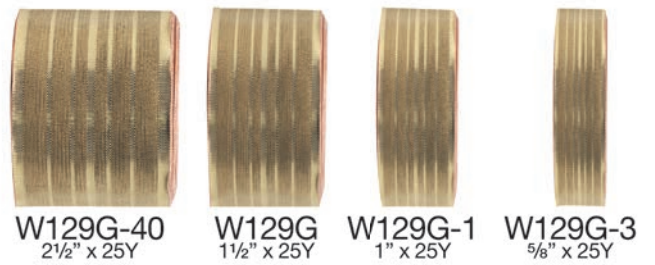

Metallic Ribbon with Wire Edge