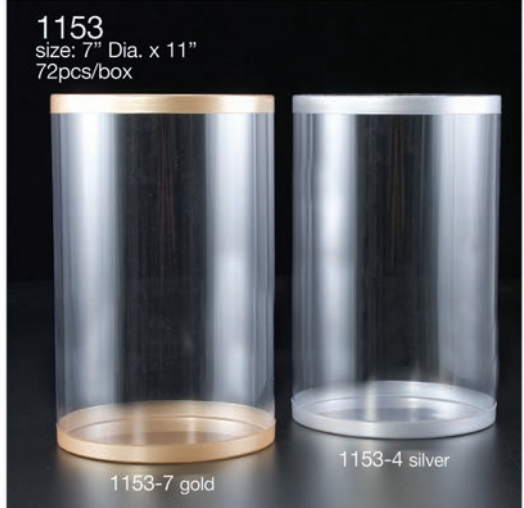

1142 6" Dia. x 6"H 144pcs/Box
1140 6" Dia. x 1 1/2"H 36pcs/Box
1162 6 7/8" Dia. x 1 1/2"H 48pcs/Box