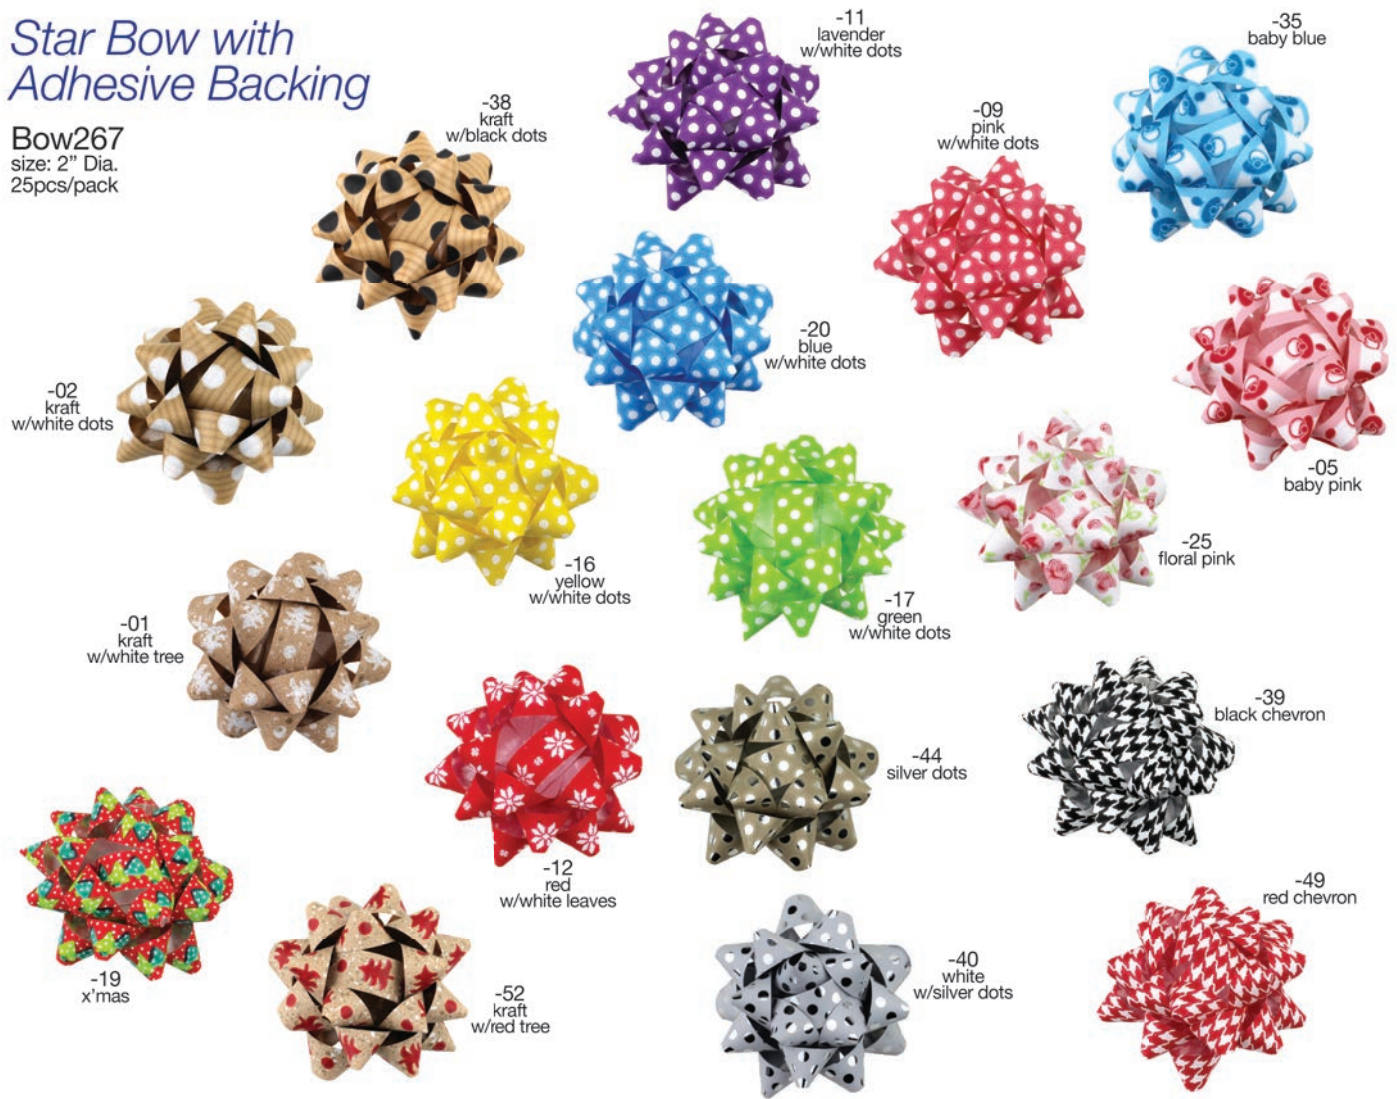

Star Bow with Adhesive Backing

Bow267
size: 2" Dia.
25pcs/pack

-38 kraft w/black dots

-09 pink w/white dots

-02 kraft w/white dots

-20 blue w/white dots

-05 baby pink

-16 yellow w/white dots

-17 green w/white dots

-25 floral pink

-01 kraft w/white tree

-44 silver dots

-39 black chevron

-12 red w/white leaves

-40 white w/silver dots

-49 red chevron

-19 x'mas

-52 kraft w/red tree