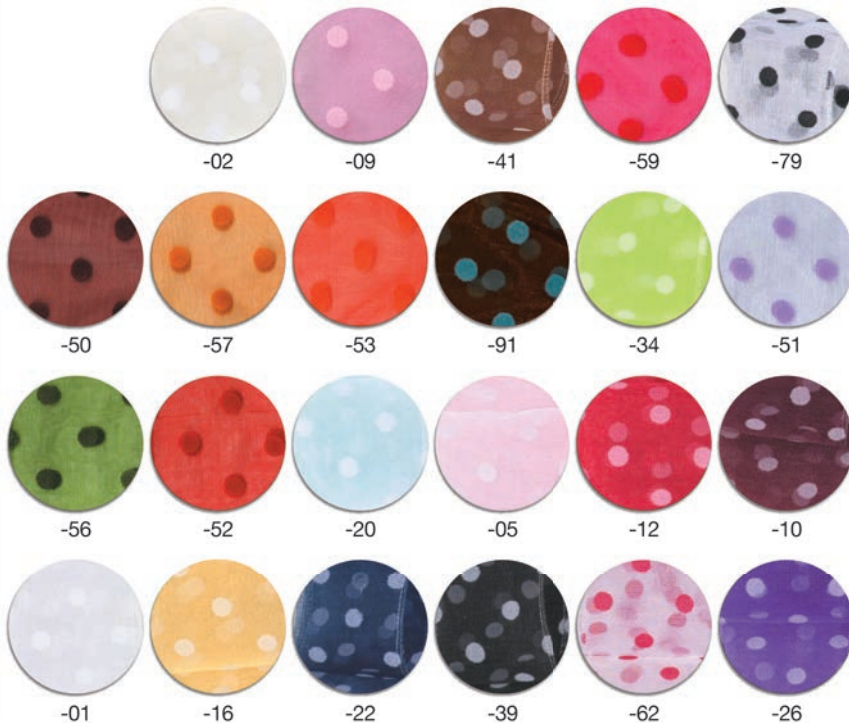

## Sheer Polka Dot Ribbon with Wire Edge

617  
size: 1 1/2" x 10Y

Available Colors:

### Sheer Ribbon with Dots

527  
size: 1 1/2" x 25Y

Available Colors:

### Sheer Ribbon with Fuzzy Dots

528  
size: 2" x 50Y

Available Colors: