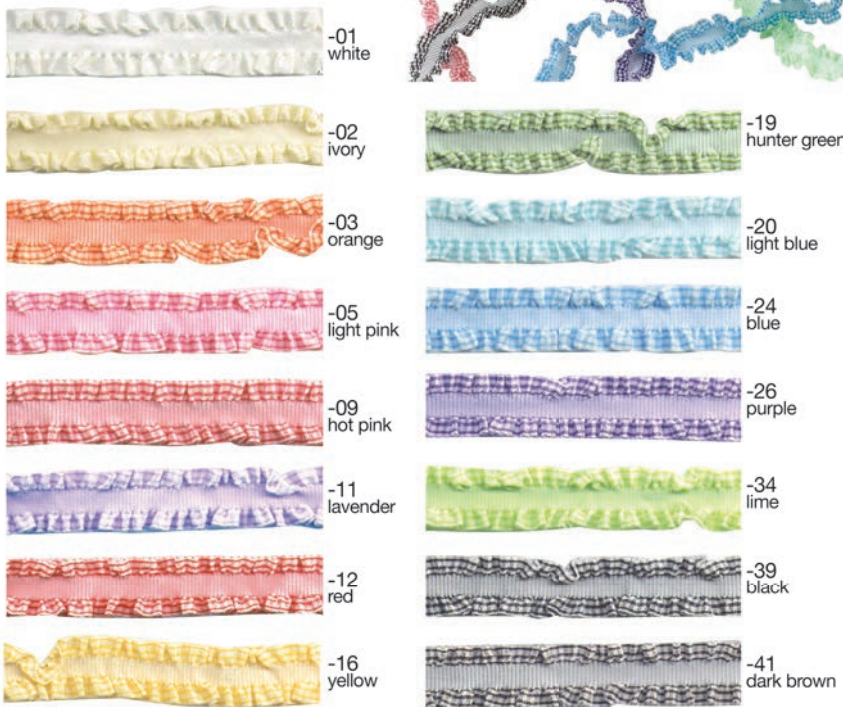

## Elastic Organza Ruffle Ribbon

248  
size: 1" x 10Y

*Two-Toned  
Organza Ribbon  
with Wire Edge*

198  
size: 1½" x 50Y  
197  
size: 2½" x 50Y

*Organza  
Ribbon*

862  
size: 6" x 20Y

*Two-Toned  
Sheer Ribbon*