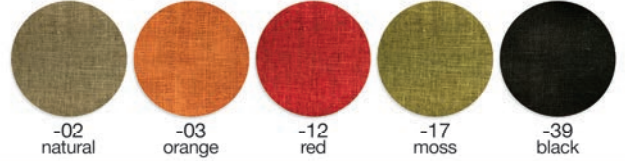

Available Colors:

Natural