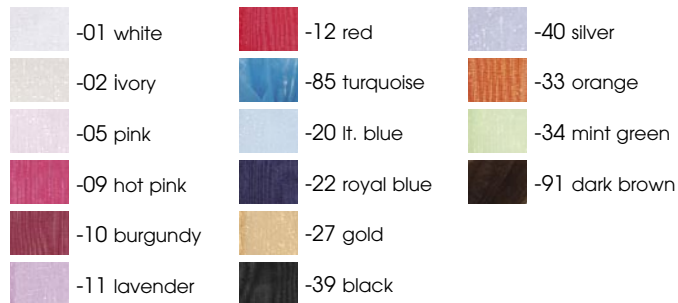

B016 3 1/2" x 5" x 1 1/2"
Gusset w/Rat-tail Cord

10pcs/pack

B017 5 1/2" x 10" x 2"
Gusset w/Rat-tail Cord

B770 4" x 6" x 2"

B771 5" x 8" x 2 1/2"

B772 6" x 9 1/2" x 3"

B773 8" x 10" x 4"

Square Gusset w/Cardboard Bottom
10pcs/pack

Colors

B019
5" x 6" x 1 3/4" Gusset
3pcs/pack

B014
5 3/4" x 9 3/4" x 2" Gusset
2pcs/pack

B011
3 1/2" x 5" x 1 1/2" Gusset
3pcs/pack

Colors

B935 9" x 12" x 6" dia.
Round Gusset
10pcs/pack

-01 white -05 pink
-02 ivory -11 lavender
-41 copper

B935-41

B935-01

B007-03

B007 6 1/2" x 7" x 4" dia.
Round Gusset
12pcs/pack

-01 white -11 lavender -28 champagne
-02 ivory -12 red -29 antique gold
-03 peach -17 moss green -40 silver
-05 pink -19 hunter green -43 purple
-07 mauve -22 royal blue -65 plum
-10 burgundy -27 gold

* Not all items are available in all colors.