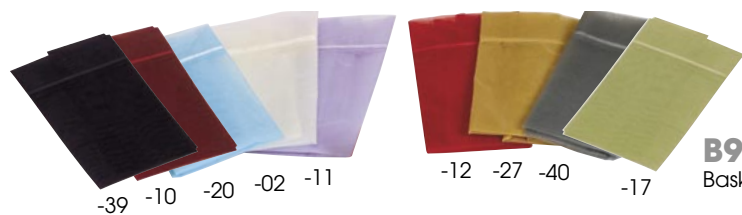

## Ribbon String Bags

- B018** 2" x 2 1/2"
- B010** 3" x 4"
- B001** 4" x 6"
- B901** 6 1/2" x 15"
- B957** 22 1/2" x 25"
- B952** 5" x 7"
- B953** 6" x 10"
- B187** 8" x 10"
- B188** 10" x 12"
- B189** 12" x 14"
- B015** 20" x 21"

10pcs/pack

- |              |                |                |  |                  |            |
|--------------|----------------|----------------|--|------------------|------------|
| -01 white    | -11 lavender   | -03 peach      | -19 hunter green                             | -27 gold         | -39 black  |
| -02 ivory    | -12 red        | -07 mauve      | -23 navy                                     | -29 antique gold | -40 silver |
| -05 pink     | -16 lt. yellow | -33 orange     | -22 royal blue                               | -34 mint green   | -65 plum   |
| -09 hot pink | -17 moss       | -85 turquoise  | -43 purple                                   | -97 neon         | -41 copper |
| -10 burgundy | -20 lt. blue   | -91 dark brown | * Not all items are available in all colors. |                  |            |