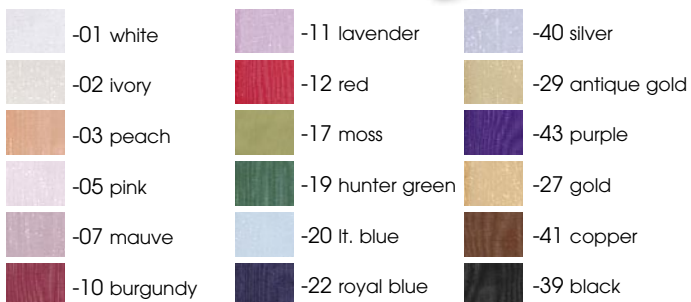

B016 3 1/2" x 5" x 1 1/2"
Gusset w/Rat-tail Cord

10pcs/pack

B017 5 1/2" x 10" x 2"
Gusset w/Rat-tail Cord

B770 4" x 6" x 2"

B771 5" x 8" x 2 1/2"

B772 6" x 9 1/2" x 3"

B773 8" x 10" x 4"

Square Gusset w/Cardboard Bottom
10pcs/pack

Colors

B019
5" x 6" x 1 3/4" Gusset
3pcs/pack

B014
5 3/4" x 9 3/4" x 2" Gusset
2pcs/pack

B011
3 1/2" x 5" x 1 1/2" Gusset
3pcs/pack

Colors

B935 9" x 12" x 6" dia.
Round Gusset
10pcs/pack

-01 white -05 pink
-02 ivory -11 lavender
-41 copper

B935-41

B935-01

B007-03

B007 6 1/2" x 7" x 4" dia.
Round Gusset
12pcs/pack

-01 white -11 lavender -28 champagne
-02 ivory -12 red -29 antique gold
-03 peach -17 moss green -40 silver
-05 pink -19 hunter green -43 purple
-07 mauve -22 royal blue -65 plum
-10 burgundy -27 gold

* Not all items are available in all colors.