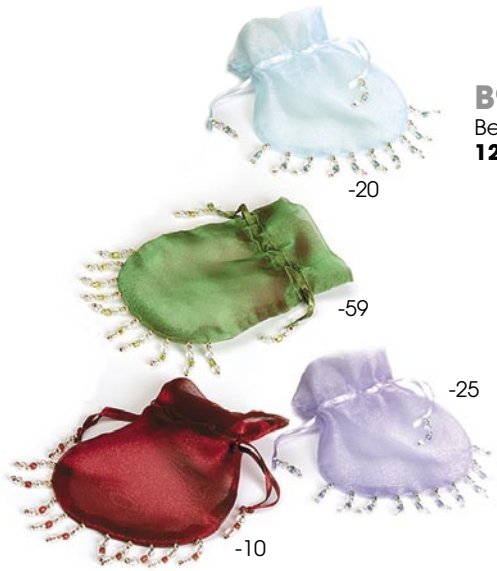

-05  
Pink Flocked  
Hearts on Pink

-12  
White Flocked  
Hearts on Red

**B176**  
4 1/4" x 3 3/4"  
Sequined Purses  
12pcs/pack

**B072** 3" x 4"  
Sheer Beaded Trim Bags  
w/Flower  
12pcs/pack

**B092** 4" x 3 1/2"  
Beaded Handle Purses  
12pcs/pack

b a g s

Satin

**B898** 3" x 4"  
 12pcs/pack

b a g s

**B959** 4 1/2" x 5 1/4"  
Beaded Iridescent Sheer Bags  
12pcs/pack

**B865** 5 1/2" x 7"  
Hearts w/Tassel  
12pcs/pack

**B890** 5" x 6"

**B891** 7" x 9"

**Velvet**

**B890** 5" x 6"

**B891** 7" x 9"

Sheer/Velvet Faced Beaded Bags

**B006**  
4 1/4" x 5"  
12pcs/pack

**B946** 5" x 7"  
Long Beads

**B965** 6" x 8"  
Long Beads

**B185** 4 1/4" x 5"  
Sheer Beaded Bags  
12pcs/pack