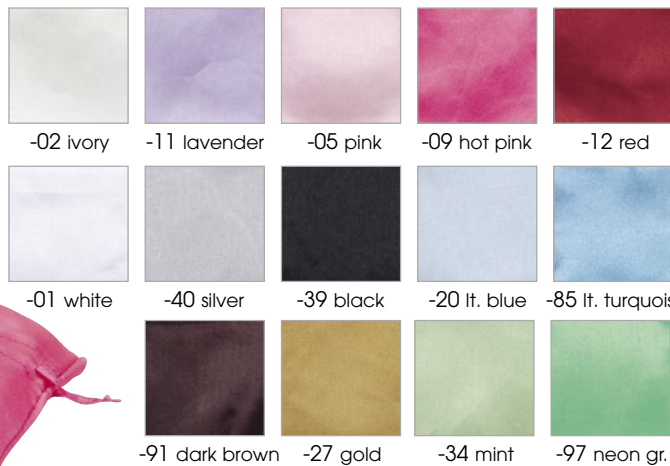

B898 3" x 4"
12pcs/pack