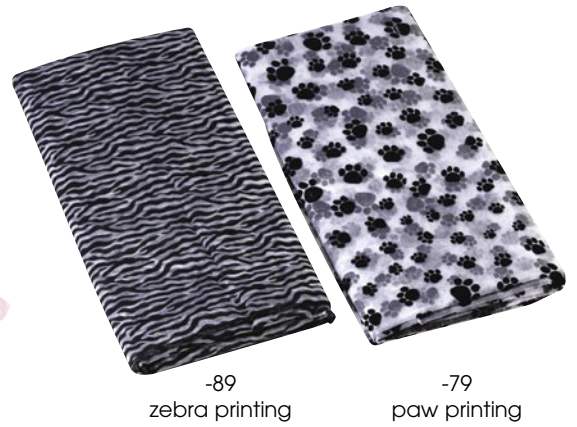

**B973** 4" x 7" x 3"

**B974** 7" x 6" x 2"

**B975** 7" x 6" x 2"  
Sinamay Pouches  
12pcs/pack

B974-17

B973-02

B974-02

B975-02

B974-33

B973-17

B973-16

B974-16

B973-05

B973-33

B974-05

**109** 54" x 108"  
Two-toned  
Organza Sheet  
w/Sewn Edge

**105** 54" x 108" Organdy Sheet  
For Table Cover and Display Bow

**111** 14" x 10Y

**116** 60" x 60"

**111** 14" x 10Y Jute Garlands

**116** 60" x 60" Jute Sheets

s h e e t s

**New** 121 28" x 216"

**New** 122 28" x 216" sheer

**New** 110 80" dia.  
Shimmery Sheer with Sewn Edge