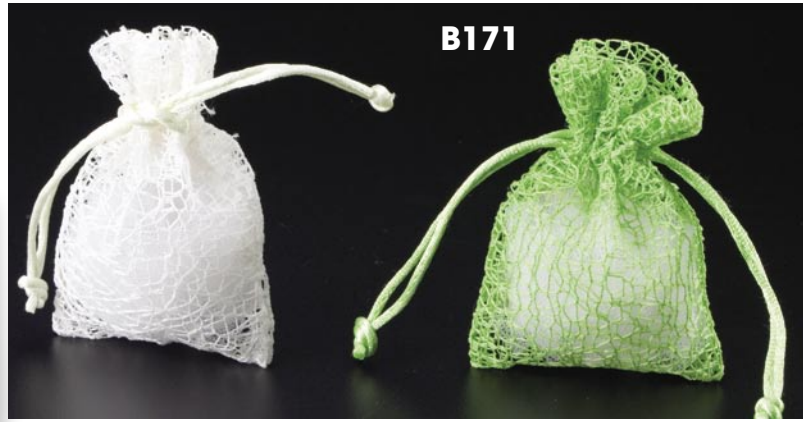

**B791** 10" x 12"  
**B792** 12" x 14"  
Jute Bags  
12pcs/pack

-19 green

**B970** 3" x 5"  
**B971** 5" x 7"  
**B972** 6" x 10"  
12pcs/pack

**Colors**  
-01 bleached white  
-02 natural  
-03 orange  
-10 burgundy  
-11 lavender  
-17 moss  
-19 hunter green  
-26 purple

**B175**

**B171**

**B173**

**B171** 3" x 4"

**B173** 4" x 7" x 3"

**B175** 7" x 6" x 2"  
Netted Pouches  
12pcs/pack

-09 hot pink

-10 burgundy