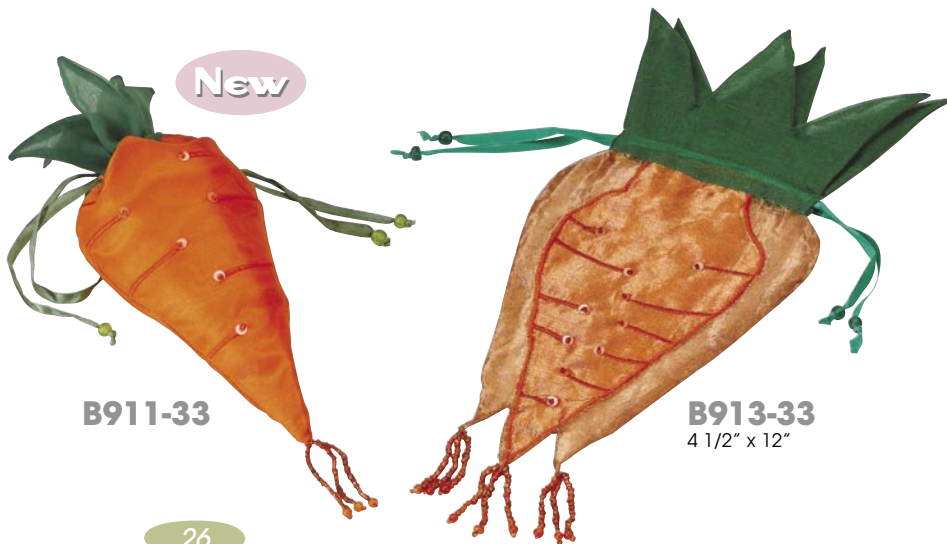

B964-19

B964-22

B964-10

B963-10

B963-19

B963-22

**B963**

3 1/2" x 5 1/2" x 1"

**B964**

5 1/2" x 10 1/2" x 1 1/2"

12pcs/pack

-40

-05

-27

-11

**B872** 7 1/2" x 5 3/4"

**B873** 6" x 6" CD Holder

**B874** 5 1/2" x 5 1/4"

12pcs/pack

New

**B911-33**

**B913-33**

4 1/2" x 12"

**B164** 4" x 4" x 14"  
5pcs/pack  
Jute Wine Bag w/  
Rope Handle