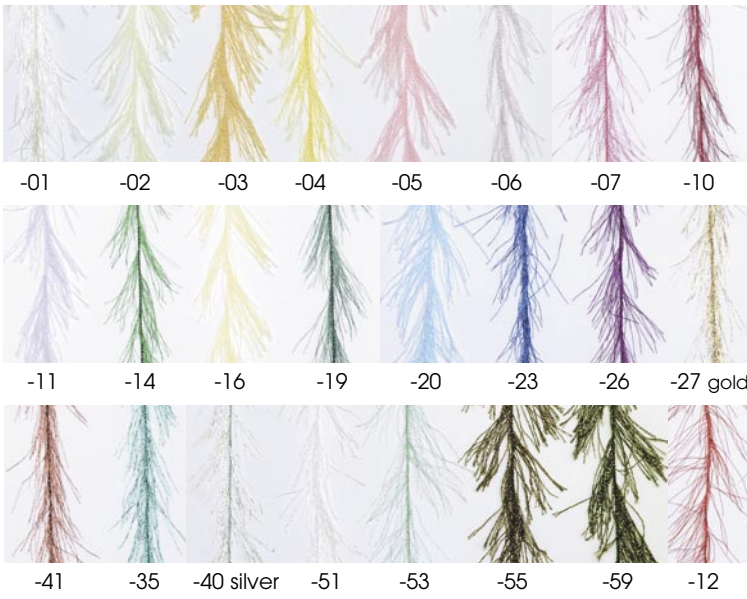

ribbons & cords

New

556 1 1/2" x 10Y Jute ribbon

RP240
100Y Jute Rope

Sinamay Ribbon

976 2" x 10Y

976-17

Elastic

ER11
50Y Elastic Cord

ER18-40 ER18-27
50Y Elastic Cord

R05 1mm x 144Y
Tinsel Cord

R05W 1mm x 100Y
Wire Tinsel Cord
*available in
-12, -19, -27, -40

Wire

-27 -40

R11 2mm x 100Y
Tinsel Cord

536 15 Yard without wire

563 15 Yard

Wire

532

50Y Spiral Elastic

Elastic

531 25Y

Wire