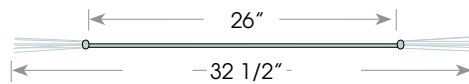

TS048 48" Tassel

Metallic

TS047 62" Tassel

TS046

TS048

TS047

TS049 2" Tassel
12pcs/pack

New

TS046 26" Tassel
12pcs/pack