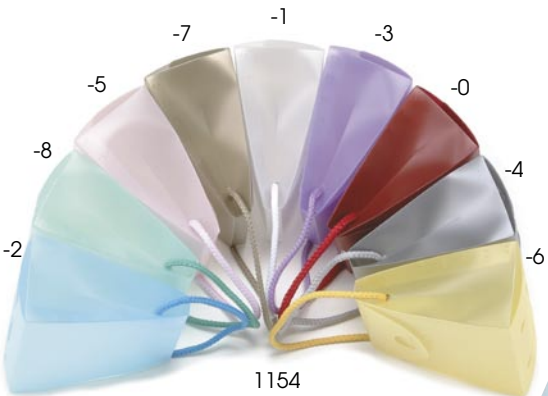

1176
3" x 3" x 3"H

1174
4" x 4" x 4"H

1147
4" x 4" x 4 3/4"

- 1145
4" x 3" x 2 3/4"
- 2 white
 - 3 blue
 - 5 pink
 - 6 purple
 - 9 hunter green

1111
4" x 4" x 4 1/2"H

1144
4" x 3" x 2 3/4"
MATTE BOX

* We recommend using a layer of tissue when packaging consumable items as our boxes are not FDA approved for direct food contact.

1084 4 1/2" x 3 3/4" x 2"
1184 2 3/4" x 2" x 1 1/8"
 PP Hand Bag/Ribbon Handle

-0 red -9 hot pink -3 lavender -5 pink -1 white

1154
1155

1155 6" x 3" x 5 1/4"
 PP Rope Handled Purses

1154 3 1/2" x 1 1/2" x 2 1/2"
 PP Purses