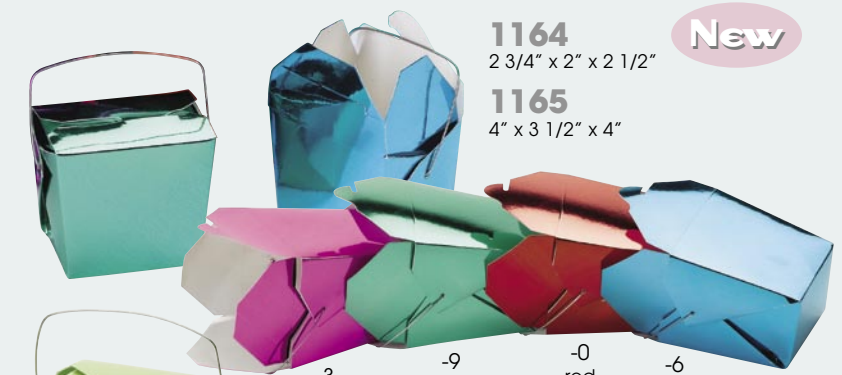

-3 hot pink -9 hunter green -0 red -6 royal blue

New

1164
2 3/4" x 2" x 2 1/2"

1165
4" x 3 1/2" x 4"

Paper