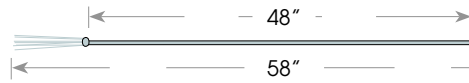

TS048 48" Tassel

Metallic

TS047 62" Tassel

TS046

TS048

TS047

TS049 2" Tassel
12pcs/pack

New

TS046 26" Tassel
12pcs/pack