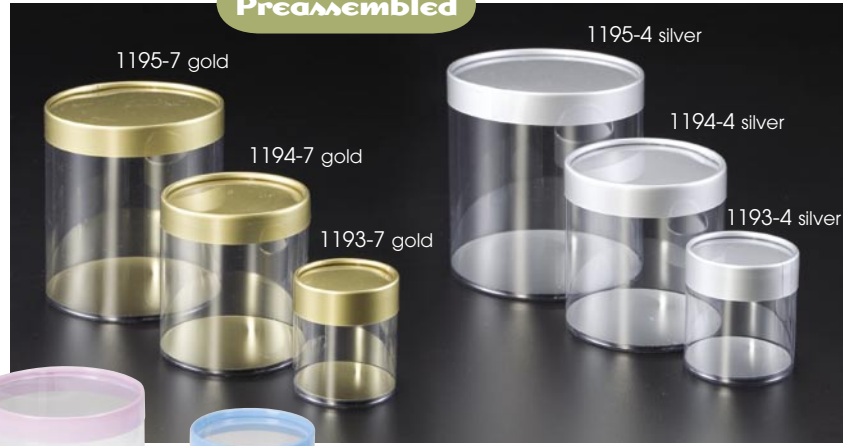

Preassembled

1195-7 gold

1195-4 silver

1194-7 gold

1194-4 silver

1193-7 gold

1193-4 silver

1193 2" Dia. x 2"

1194 3" Dia. x 3"

New