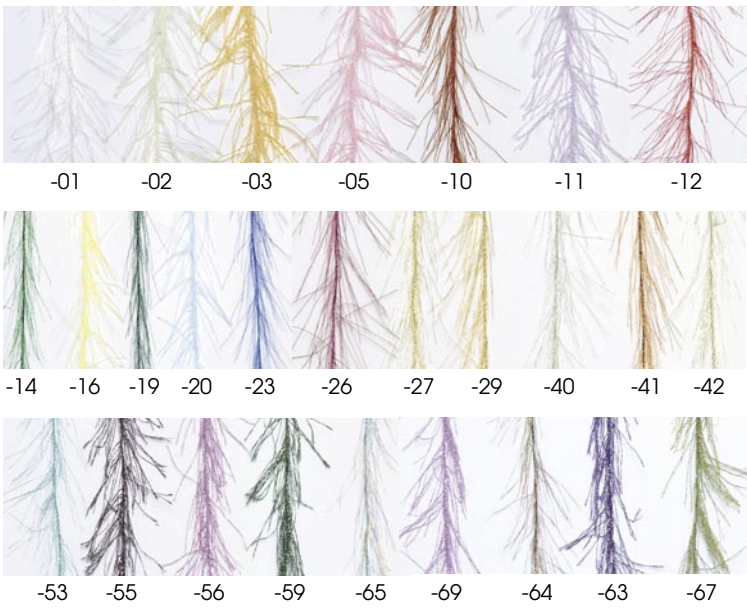

563 15 Yard

Wire