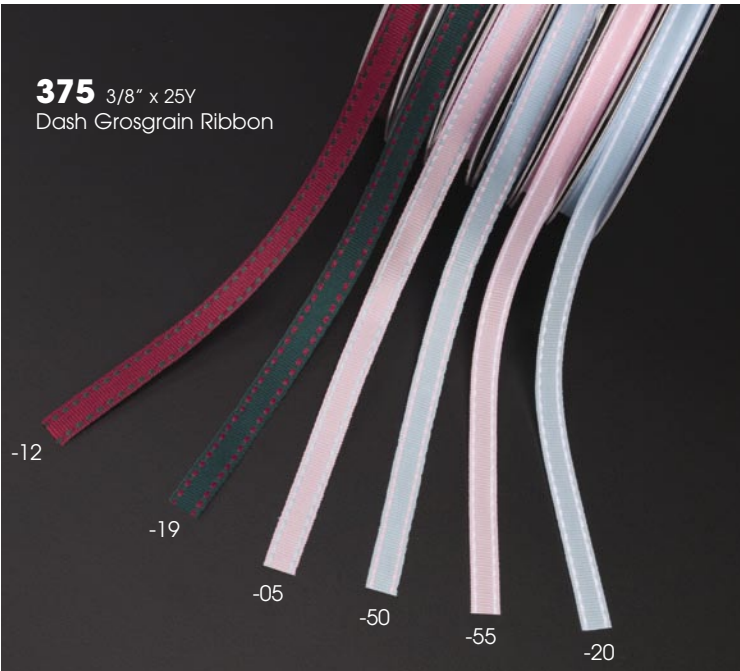

375 3/8" x 25Y
Dash Grosgrain Ribbon