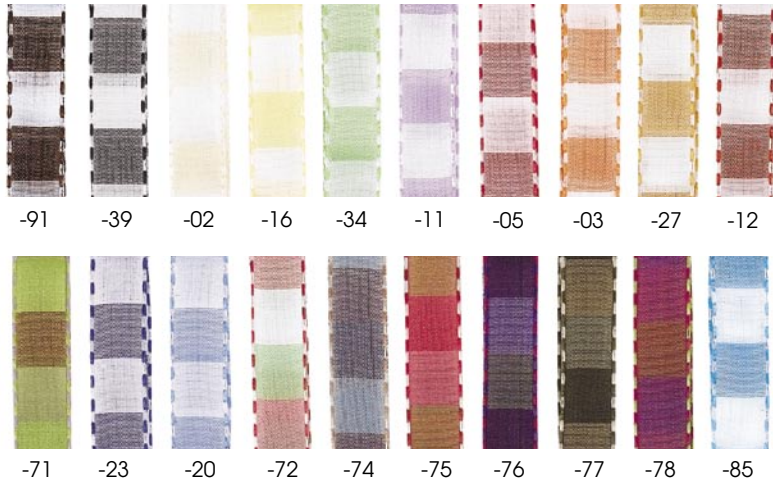

373 5/8" x 25Y
Checked Ribbon