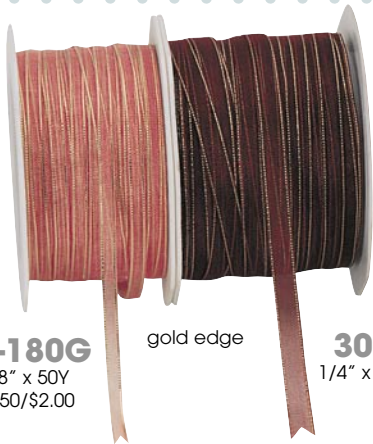

039 3/8" x 25Y
OR11300 5/8" x 25Y
32524 7/8" x 25Y
32924 1 1/2" x 25Y

* Not all items are available in all colors.

ribbons

50-180 1/8" x 50Y
301 1/4" x 50Y
OR300 5/8" x 50Y
50-120 1 1/2" x 25Y

* Not all items are available in all colors.

023-01 1 1/2" x 25Y silver edge
023-02

024-01 5/8" x 25Y gold edge
024-02 ivory/ gold edge

025-01 7/8" x 25Y gold edge
025-02 ivory/ gold edge

026-01 1 1/2" x 25Y gold edge
026-02 ivory/ gold edge

021-01 5/8" x 25Y w/silver edge
021-02

022-01 7/8" x 25Y w/silver edge
022-02

50-180G 1/8" x 50Y \$2.50/\$2.00

gold edge

300 1/4" x 50Y

* Not all items are available in all colors.

310
5/8" x 100Y
311
7/8" x 100Y

309
1 1/2" x 100Y

312
5/8" x 100Y