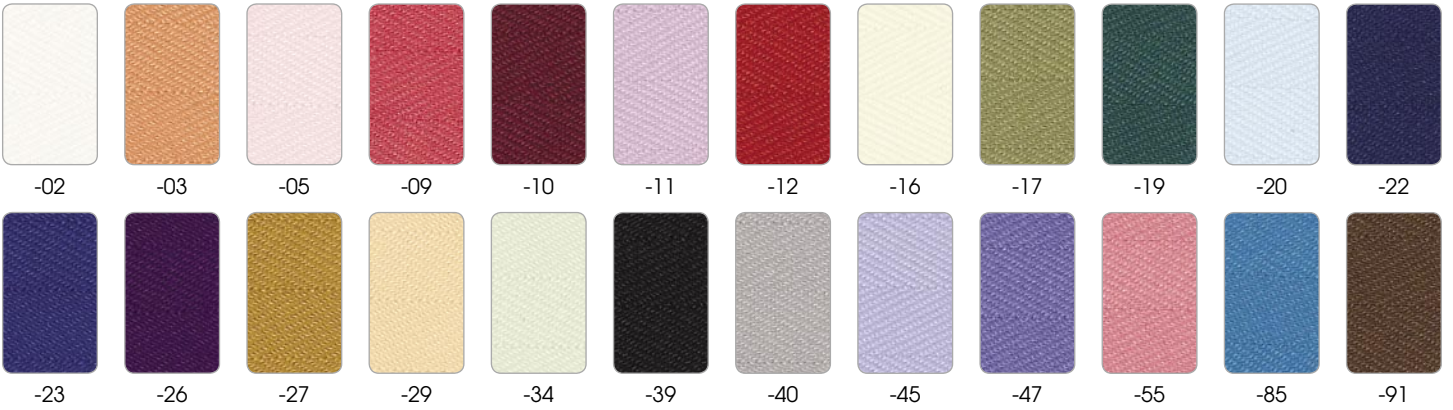

Herringbone

Close Up

416 3/8" x 25Y

417 5/8" x 25Y

418 1 1/2" x 25Y

VELVET

410 3/8" x 10Y

411 5/8" x 10Y