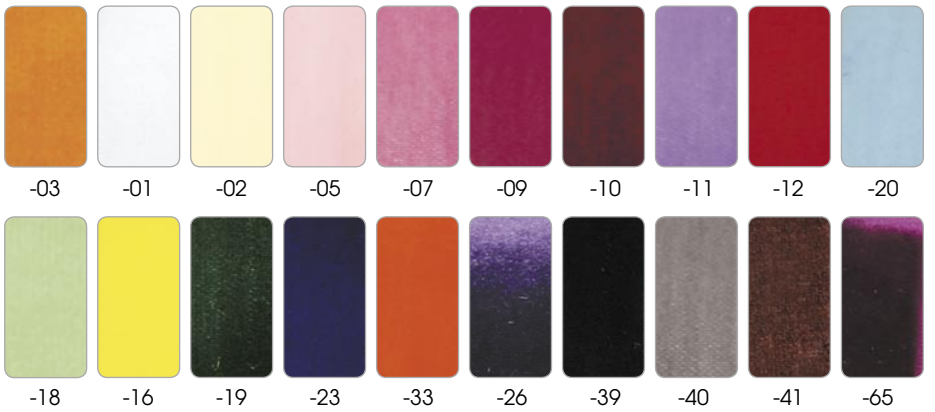

Herringbone

Close Up

416 3/8" x 25Y

417 5/8" x 25Y

418 1 1/2" x 25Y

VELVET

410 3/8" x 10Y

411 5/8" x 10Y