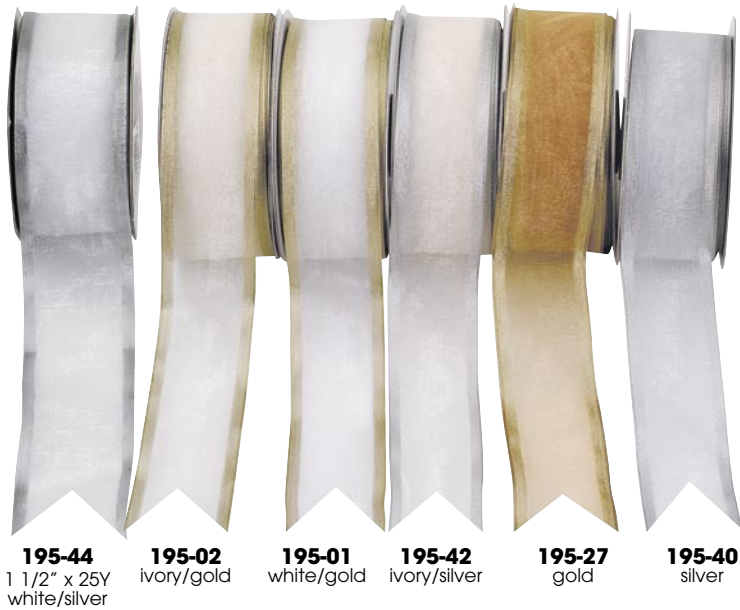

01 white 02 ivory 03 peach 05 pink 07 mauve 10 burgundy 11 lavender

28 dark yellow 65 purple 09 hot pink 42 ivory/silver 44 white/silver 12 red 17 moss 19 hunter 20 lt. blue 23 navy 25 iris 27 gold 29 lt. gold

* Not all items are available in all colors.

01 white 02 ivory 03 peach 05 pink 07 mauve 10 burgundy 11 lavender
12 red 16 yellow 17 moss 19 hunter 20 lt. blue 23 royal blue 22 navy
25 dark iris 29 lt. gold 27 gold 39 black 40 silver 41 copper 65 plum
92 crimson 47 delphinium 97 neon 34 mint 55 azalea 87 dijon 45 lt. iris 26 purple 09 hot pink

022-01 7/8" x 25Y w/silver edge
022-02

50-180G 1/8" x 50Y \$2.50/\$2.00

gold edge

300 1/4" x 50Y

* Not all items are available in all colors.

310
5/8" x 100Y
311
7/8" x 100Y

309
1 1/2" x 100Y

312
5/8" x 100Y

Wire

190
1 1/2" x 25Y
191
2 1/2" x 25Y

196
2 1/2" x 25Y

193
1 1/2" x 25Y

194
7/8" x 25Y

Wire

195-44 1 1/2" x 25Y white/silver
195-02 ivory/gold
195-01 white/gold
195-42 ivory/silver
195-27 gold
195-40 silver