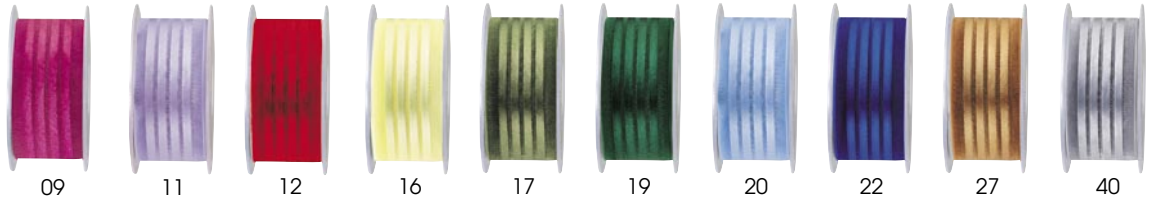

228 5/8" x 25Y
229 7/8" x 25Y

Offered in:
-01 white/gold edge
-02 ivory/gold edge
-42 ivory/silver edge
-44 white/silver edge

228-01 228-02 229-01 229-02

Wire

035-19 035-22 035-27

035 1 1/2" x 10Y
Sheer w/Satin Stripes

032 7/8" x 25Y
Sheer w/Satin Stripes

033 1 1/2" x 25Y
Sheer w/Satin Stripes

01 02 03 05 10

032 7/8" x 25Y

033 1 1/2" x 25Y

09 11 12 16 17 19 20 22 27 40

225 3/8" x 25Y
226 5/8" x 25Y

50-224 1 1/2" x 25Y

* Not all items are available in all colors.

ribbons

037-01 3/8" x 25Y
Silver edged comes in:
-01 white/silver
-02 ivory/silver
-05 pink/silver
-11 lavender/silver
-20 light blue/silver

036 3/8" x 25Y
50-324 5/8" x 25Y
038 7/8" x 25Y
503249 1 1/2" x 25Y