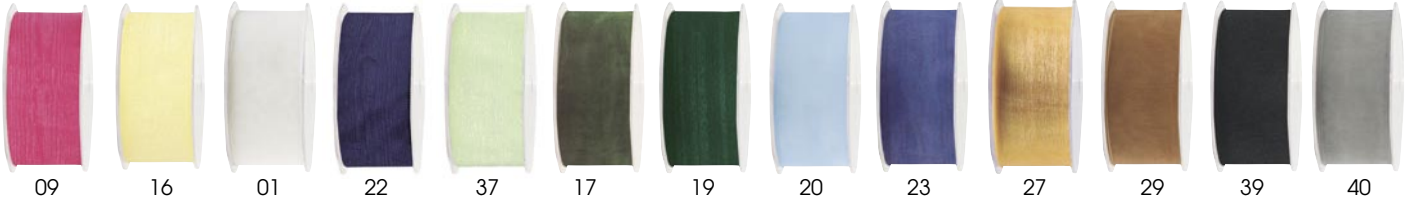

* Not all items are available in all colors.

ribbons

037-01 3/8" x 25Y
Silver edged comes in:
-01 white/silver
-02 ivory/silver
-05 pink/silver
-11 lavender/silver
-20 light blue/silver

036 3/8" x 25Y
50-324 5/8" x 25Y
038 7/8" x 25Y
503249 1 1/2" x 25Y

01 white 02 ivory 03 peach 05 pink 07 mauve 10 burgundy 11 lavender

28 dark yellow 65 purple 09 hot pink 42 ivory/silver 44 white/silver 12 red 17 moss 19 hunter 20 lt. blue 23 navy 25 iris 27 gold 29 lt. gold

* Not all items are available in all colors.

01 white 02 ivory 03 peach 05 pink 07 mauve 10 burgundy 11 lavender
12 red 16 yellow 17 moss 19 hunter 20 lt. blue 23 royal blue 22 navy
25 dark iris 29 lt. gold 27 gold 39 black 40 silver 41 copper 65 plum
92 crimson 47 delphinium 97 neon 34 mint 55 azalea 87 dijon 45 lt. iris 26 purple 09 hot pink

039 3/8" x 25Y
OR11300 5/8" x 25Y
32524 7/8" x 25Y
32924 1 1/2" x 25Y

* Not all items are available in all colors.

ribbons

50-180 1/8" x 50Y
301 1/4" x 50Y
OR300 5/8" x 50Y
50-120 1 1/2" x 25Y

* Not all items are available in all colors.