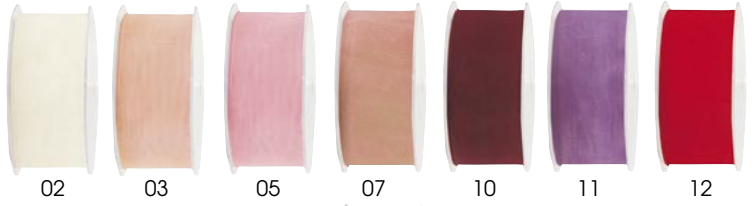

* Not all items are available in all colors.

ribbons

037-01 3/8" x 25Y
Silver edged comes in:
-01 white/silver
-02 ivory/silver
-05 pink/silver
-11 lavender/silver
-20 light blue/silver

036 3/8" x 25Y
50-324 5/8" x 25Y
038 7/8" x 25Y
503249 1 1/2" x 25Y

01 white 02 ivory 03 peach 05 pink 07 mauve 10 burgundy 11 lavender

28 dark yellow 65 purple 09 hot pink 42 ivory/silver 44 white/silver 12 red 17 moss 19 hunter 20 lt. blue 23 navy 25 iris 27 gold 29 lt. gold

* Not all items are available in all colors.

01 white 02 ivory 03 peach 05 pink 07 mauve 10 burgundy 11 lavender
12 red 16 yellow 17 moss 19 hunter 20 lt. blue 23 royal blue 22 navy
25 dark iris 29 lt. gold 27 gold 39 black 40 silver 41 copper 65 plum
92 crimson 47 delphinium 97 neon 34 mint 55 azalea 87 dijon 45 lt. iris 26 purple 09 hot pink

039 3/8" x 25Y
OR11300 5/8" x 25Y
32524 7/8" x 25Y
32924 1 1/2" x 25Y

* Not all items are available in all colors.

ribbons

50-180 1/8" x 50Y
301 1/4" x 50Y
OR300 5/8" x 50Y
50-120 1 1/2" x 25Y

* Not all items are available in all colors.