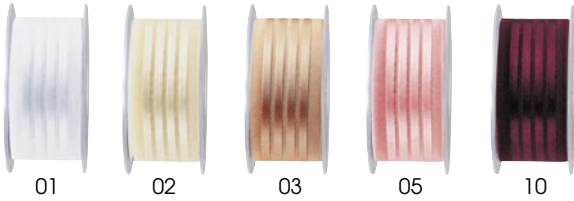

032 7/8" x 25Y

033 1 1/2" x 25Y