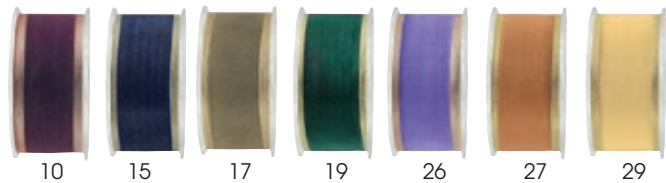

562-65

h a r v e s t s p e c i a l s

\* Not all items are available in all colors.

**OG300**  
5/8" x 50Y

**OG500**  
1" x 50Y

**OG1200**  
1 1/2" x 50Y

Silver Edge

Gold Edge

**32-301**  
5/8" x 25Y  
**32-2901**  
1 1/2" x 25Y

**32-302**  
5/8" x 25Y  
**32-2902**  
1 1/2" x 25Y

**OG11301**  
5/8" x 30Y  
**32-1901**  
1 1/2" x 25Y

**321900**  
1 1/2" x 25Y

**OG11300**  
5/8" x 30Y

\* Not all items are available in all colors.

Tube Ribbon

**860**  
4" x 10Y

**861**  
6" x 10Y

**515**  
1 1/2" x 25Y

Wire

17 Olive Green

**511** 1 1/2" x 15Y