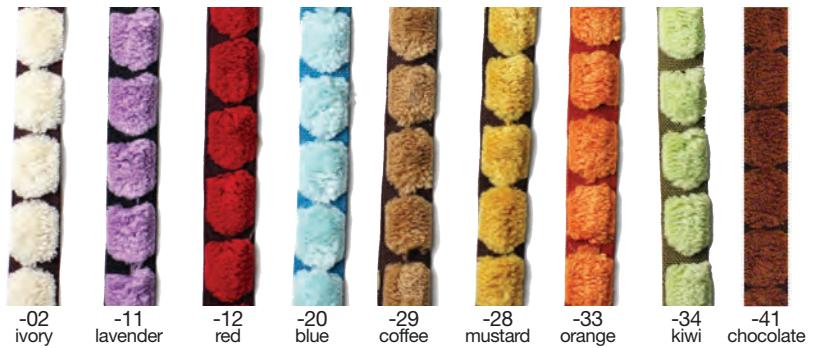

T094-79
size: 30mm x 50MT

Pom-Pom Ribbon

247
size: 25Y

Fuzzy Ribbon

237
size: 3/8" x 10Y

Picot Braid Roll

566
size: 8mm x 25Y

Satin Ribbon with Gold Edge