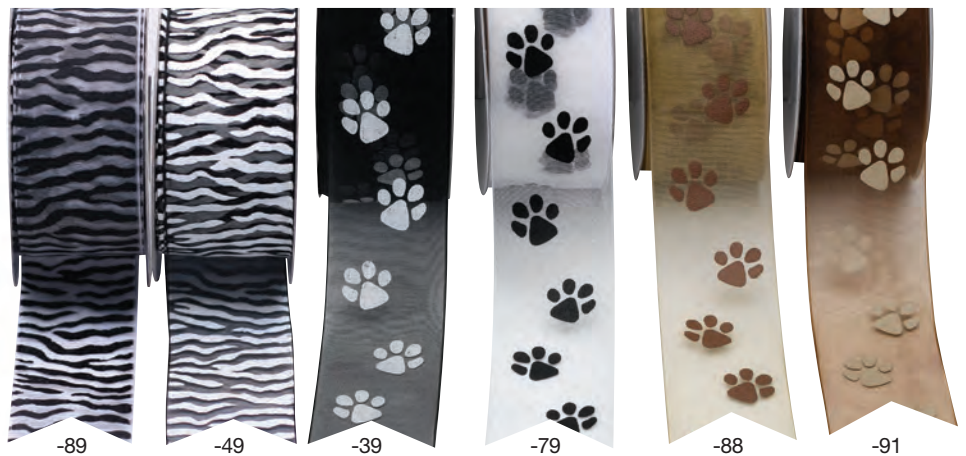

135 5/8" x 25Y 138 2 1/2" x 25Y 137 1 1/2" x 25Y 136 1" x 25Y

Metallic Chevron Ribbon

133
size: 1 1/2" x 25Y

Metallic Zebra Print Ribbon

338
size: 1 1/2" x 10Y

Double Sided Camo Print Satin Ribbon

424
size: 3/8" x 25Y

426
size: 7/8" x 25Y

427
size: 1 1/2" x 25Y

Sheer Animal Print Ribbon

572
size: 3/8" x 25Y

573
size: 5/8" x 25Y

574
size: 1 1/2" x 25Y

575
size: 7/8" x 25Y

Satin Ribbon with Heart Print