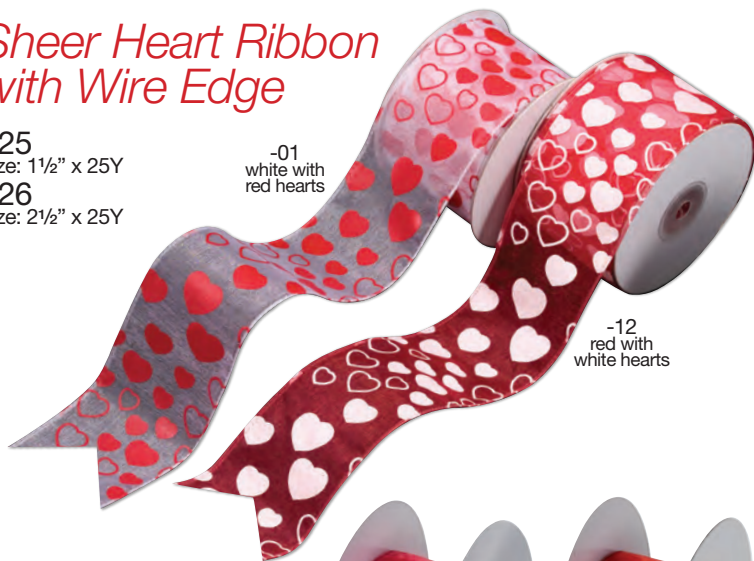

C580-12
size: 5/8" x 10Y

Sheer Heart Ribbon

400
size: 1 1/2" x 25Y

-09
pink

-12
red

Sheer Heart Ribbon with Wire Edge

525
size: 1 1/2" x 25Y

526
size: 2 1/2" x 25Y