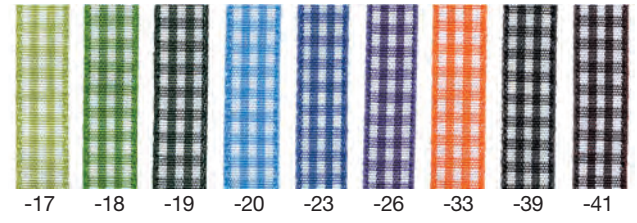

Available Colors:

Plaid Ribbon with Wired Edge & Metallic Accents

Available Colors:

Gingham Ribbon

030
size: 3/8" x 15Y

Gingham Ribbon

031
size: 1/4" x 25Y
034
size: 3/8" x 25Y

Chalkboard Ribbon w/White Chalk