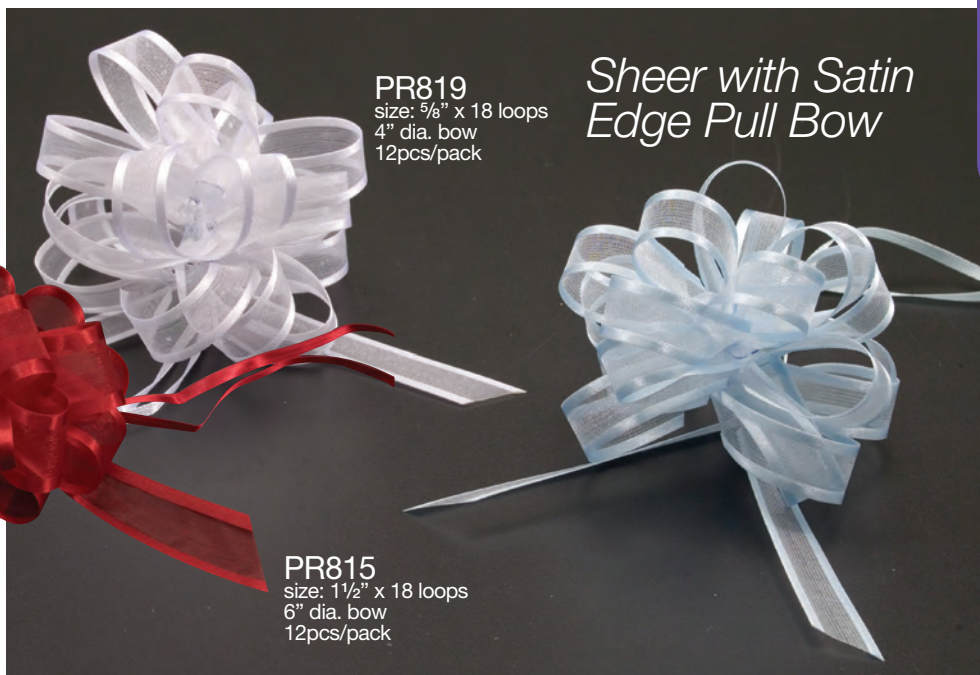

Available Colors:

Velvet Pre-tied Bow

Bow265
 size: 5" bow width
 1½" ribbon width
 12pcs/pack

-40 silver

Metallic Acetate Pull Bow

PR818
size: 1" x 16 loops
4 1/2" dia. bow
12pcs/pack

-27 gold

Available Colors: