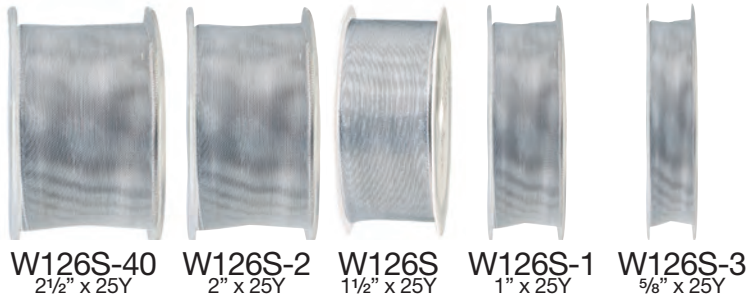

Available Colors:

Satin Ribbon with Shiny Dots

741
size: 7/8" x 10Y

Shimmery Organza Ribbon

739
size: 5/8" x 15Y

Corsage Ribbon

842
size: 3/8" x 25Y

843
size: 5/8" x 25Y

Shimmery Ribbon

740
size: 5/8" x 25Y

Metallic Ribbon with Wire Edge

Metallic Sheer Ribbon with Wire Edge

W144 size: 2 1/2" x 25Y W131 size: 1 1/2" x 25Y

Available Colors:

Metallic Ribbon

Metallic Ribbon with Wire Edge