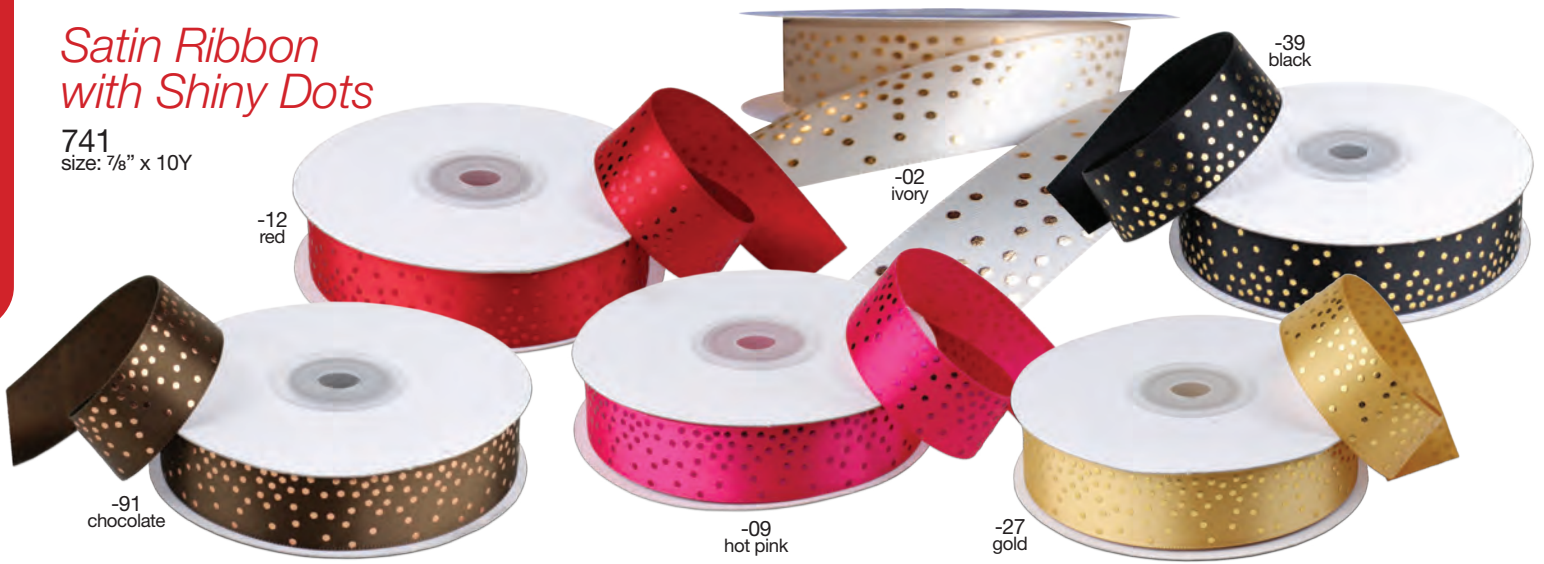

Satin Ribbon with Shiny Dots

741
size: 7/8" x 10Y