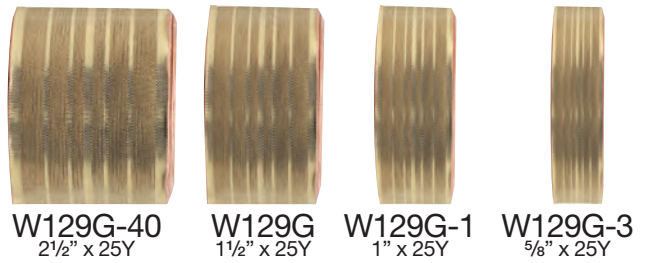

Available Colors:

Satin Ribbon with Shiny Dots

741
size: 7/8" x 10Y

Shimmery Organza Ribbon

739
size: 5/8" x 15Y

Corsage Ribbon

842
size: 3/8" x 25Y

843
size: 5/8" x 25Y

Shimmery Ribbon

740
size: 5/8" x 25Y

Metallic Ribbon with Wire Edge

Metallic Sheer Ribbon with Wire Edge

W144 size: 2 1/2" x 25Y W131 size: 1 1/2" x 25Y

Available Colors:

Metallic Ribbon

Metallic Ribbon with Wire Edge