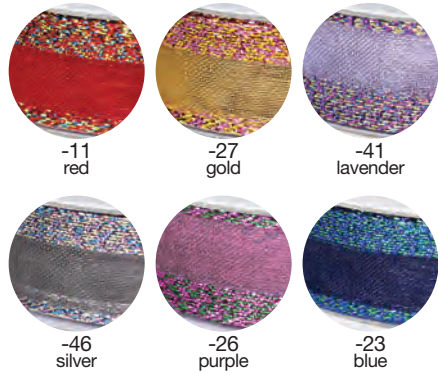

Available Colors:

Satin Ribbon with Shiny Dots

741
size: 7/8" x 10Y

Shimmery Organza Ribbon

739
size: 5/8" x 15Y

Corsage Ribbon

842
size: 3/8" x 25Y

843
size: 5/8" x 25Y