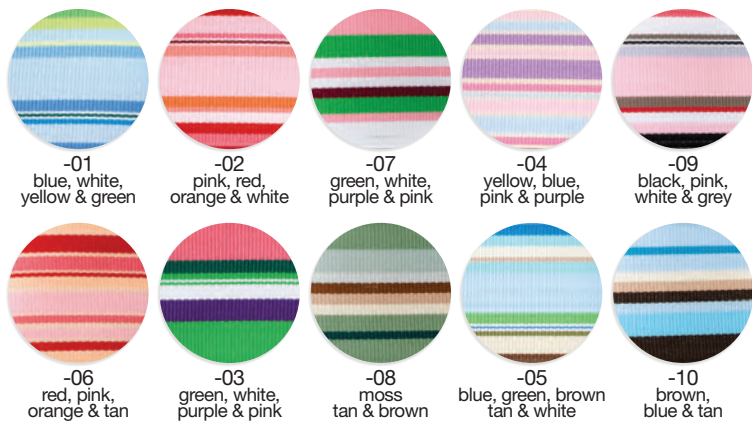

Two-Toned Sheer Ribbon

537
size: 1½" x 25Y

Taffeta Rose Ribbon with Wire Edge

U583
size: 4" x 10Y

Striped Grosgrain Ribbon

421
size: 1 1/2" x 25Y

Striped Grosgrain Ribbon

401
size: 5/8" x 25Y