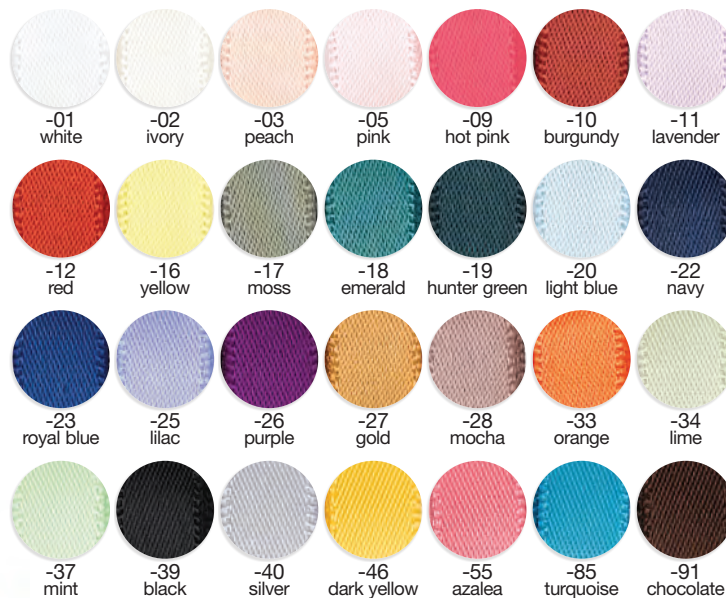

Available Colors: