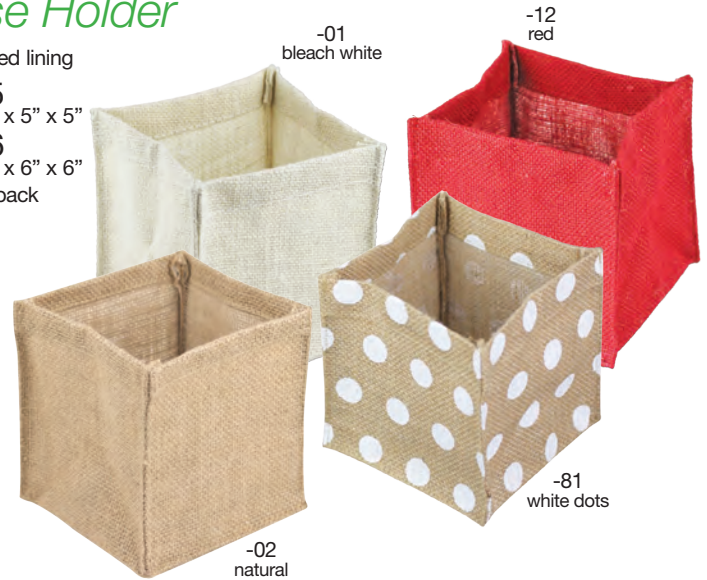

laminated lining

B995

size: 5" x 5" x 5"

B996

size: 6" x 6" x 6"

12pcs/pack

-01
bleach white

-12
red