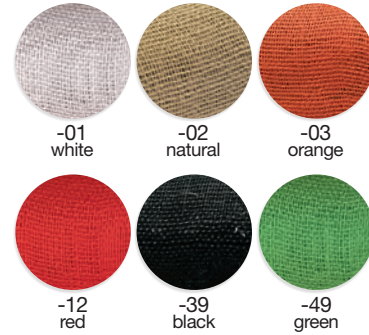

- T131-21
size: 54" x 54"
- T132-21
size: 64" x 64"
- T133-21
size: 72" x 72"
- T137-21
size: 54" x 108"

Burlap Garlands

111
size: 14" x 10Y

Available Colors:

Jute Sheets with Fringed Edge

- T127-21
size: 16" x 16"
- T128-21
size: 20" x 20"
- T138-21
size: 30" x 30"
12pcs/pack