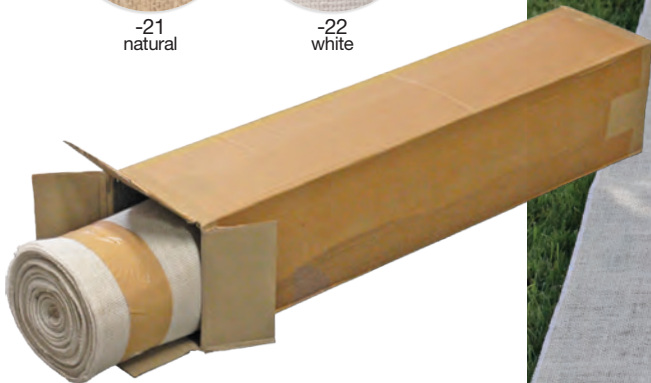

T144-21/10
size: 51" x 10Y

T144-21/20
size: 51" x 20Y

290 GSM
Density 15 x 14

Burlap Aisle Runner

T147
size: 36" x 100 ft.

-21
natural

-22
white

Pull Bow Ribbon