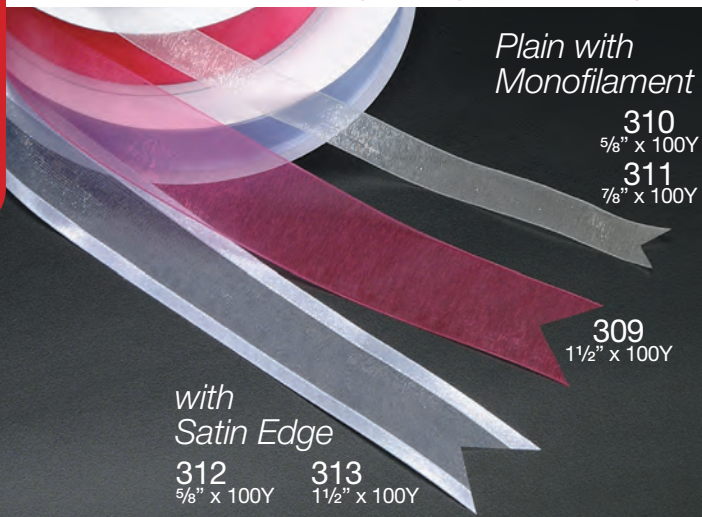

-91
dark brown

Sheer Ribbon (100 yard rolls)

Multiple Style Sheer Ribbon with Wire Edge

Simply Sheer Ribbon

50-180
1/8" x 50Y

301
1/4" x 50Y

50-120
1 1/2" x 25Y

-02
ivory