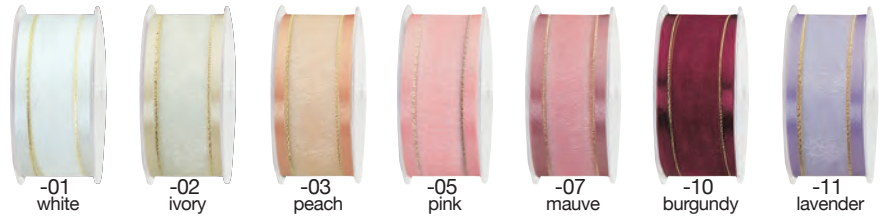

-01 white

-02 ivory

-03 peach

-05 pink

-07 mauve

-10 burgundy

-11 lavender