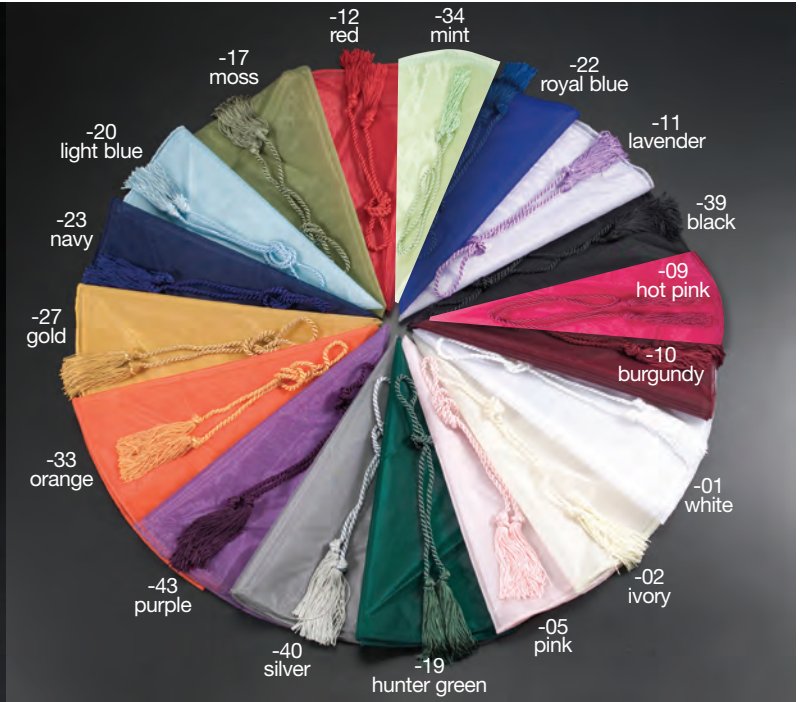

-85
turquoise

-97
neon green

Sheer Wrapper with Tassel

106
size: 48" Dia.

-01 white
-02 ivory
-05 pink
-10 burgundy
-11 lavender
-85 turquoise
-12 red
-20 light blue
-27 gold
-28 bright gold
-40 silver
-91 chocolate