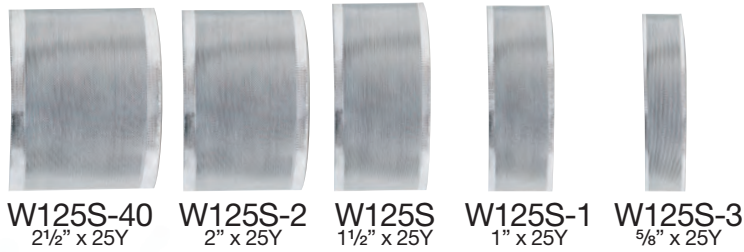

Metallic Ribbon with Wire Edge