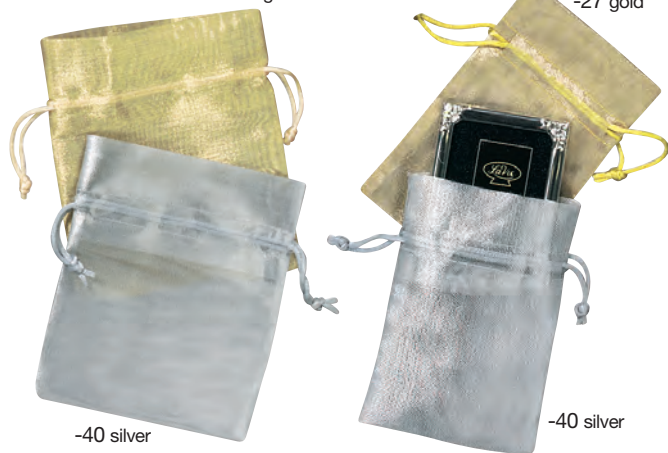

Metallic Bags

B904
size: 5" x 6"
3pcs/pack

-27 gold

B903
size: 3 1/4" x 5"
3pcs/pack

-27 gold