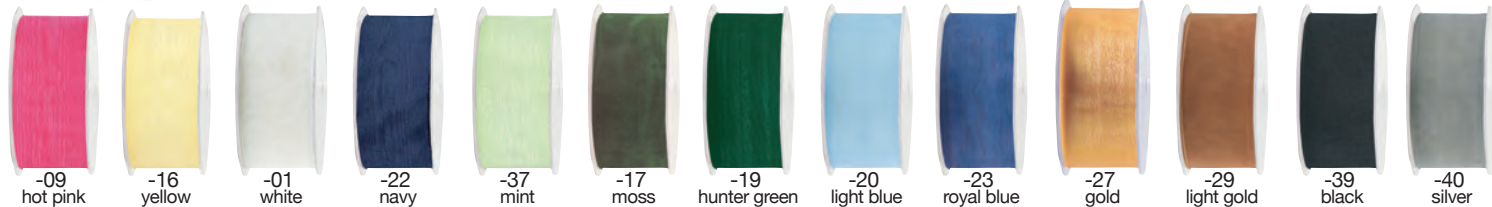

-09
hot pink

-16
yellow

-01
white

-22
navy

-37
mint

-17
moss

-19
hunter green

-20
light blue

-23
royal blue

-27
gold

-29
light gold

-39
black

-40
silver

*not all colors are available in all sizes