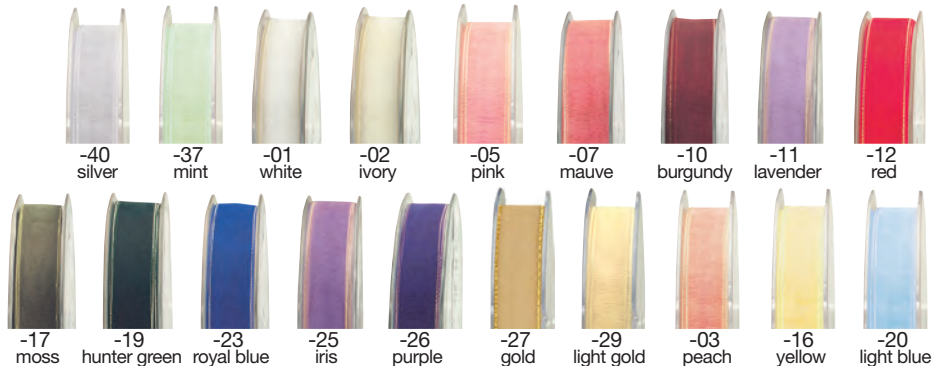

Organza with Gold Edge

300
1/4" x 50Y

-40 silver

-37 mint

-01 white

-02 ivory

-05 pink

-07 mauve

-10 burgundy

-11 lavender

-12 red

-17 moss

-19 hunter green

-23 royal blue

-25 iris

-26 purple

-27 gold

-29 light gold

-03 peach

-16 yellow

-20 light blue

*not all colors are available in all sizes