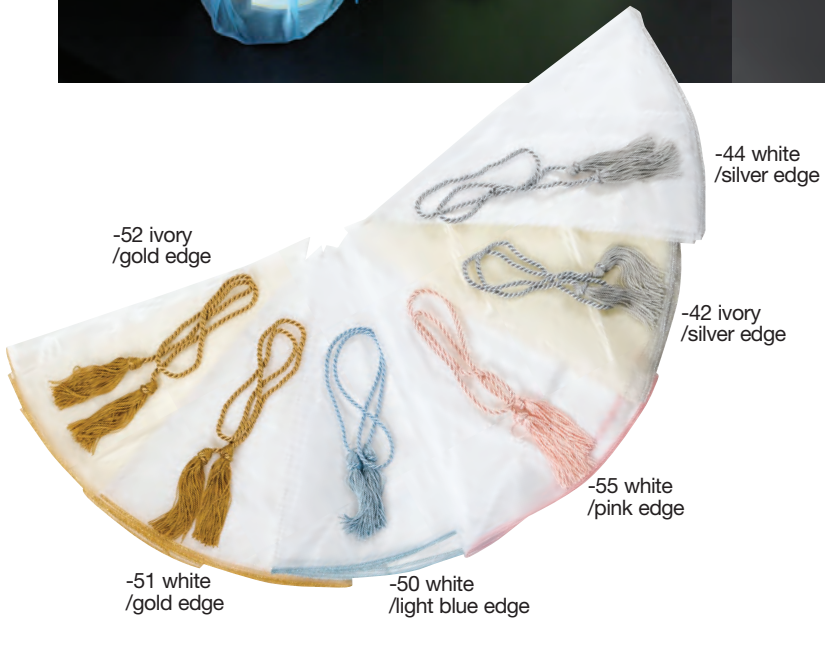

Sheer Wrapper with Tassel

103
size: 28" Dia

-29 antique gold (not pictured)
-91 chocolate (not pictured)

-85
turquoise

-97
neon green

Sheer Wrapper with Tassel

106
size: 48" Dia.

-01 white
-02 ivory
-05 pink
-10 burgundy
-11 lavender
-85 turquoise
-12 red
-20 light blue
-27 gold
-28 bright gold
-40 silver
-91 chocolate