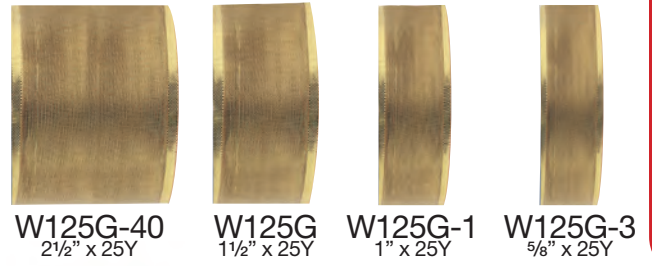

Available Colors:

Satin Ribbon with Shiny Dots

741
size: 7/8" x 10Y

Shimmery Organza Ribbon

739
size: 5/8" x 15Y

Corsage Ribbon

842
size: 3/8" x 25Y

843
size: 5/8" x 25Y

Shimmery Ribbon

740
size: 5/8" x 25Y

Metallic Ribbon with Wire Edge

Metallic Sheer Ribbon with Wire Edge

W144 size: 2 1/2" x 25Y W131 size: 1 1/2" x 25Y

Available Colors:

Metallic Ribbon

Metallic Ribbon with Wire Edge