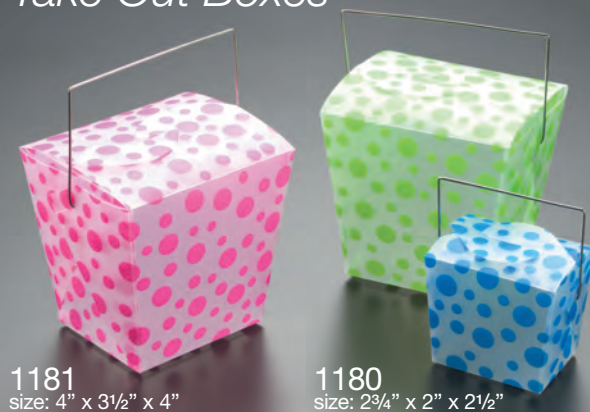

Preassembled Paw Pattern (PP) Take Out Boxes

1188-9	size: 2 3/4" x 2" x 2 1/2"
1189-9	size: 4" x 3 1/2" x 4"

Preassembled Doggie Bone (Paper) Take Out Boxes

1068-0	size: 4" x 3 1/2" x 4"
--------	------------------------

Preassembled Polka Dot Take Out Boxes

1181	size: 4" x 3 1/2" x 4"
1180	size: 2 3/4" x 2" x 2 1/2"

-52 white with turquoise print

Preassembled Damask (PET) Take Out Boxes

1188	size: 2 3/4" x 2" x 2 1/2"
1189	size: 4" x 3 1/2" x 4"