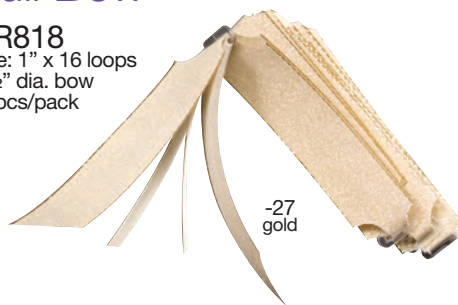

Satin Pre-tied Bow

Bow245
 size: 4¾" bow width
 1½" ribbon width
 12pcs/pack

Organza Pre-tied Bow

Bow243
 size: 4½" bow width
 1½" ribbon width
 12pcs/pack

Raffia Pre-tied Bows

Bow241
 size: 4" bow width
 12pcs/pack

Available Colors:

Velvet Pre-tied Bow

Bow265
 size: 5" bow width
 1½" ribbon width
 12pcs/pack

-40 silver

Metallic Acetate Pull Bow

PR818
size: 1" x 16 loops
4 1/2" dia. bow
12pcs/pack

-27 gold

Available Colors: