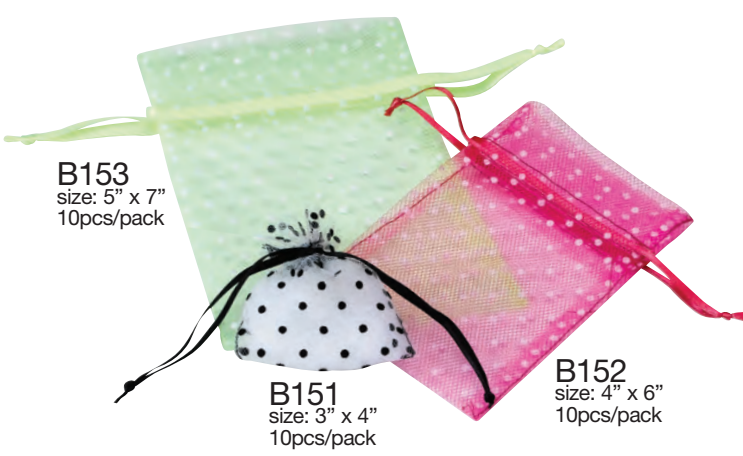

B780-79
3" x 4"

Organza Bags with Printed White Polka-dots

Felt Polka Dot Organza Bags

B068
size: 3" x 4"
12pcs/pack

B069
size: 4" x 6"
12pcs/pack

B070
size: 6" x 10"
12pcs/pack

Available Colors:

Tulle Bags with Swiss Dots