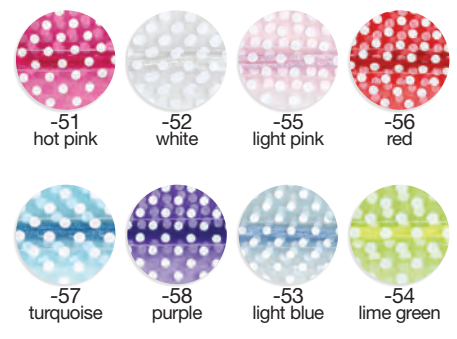

Organza Bags with Printed White Polka-dots