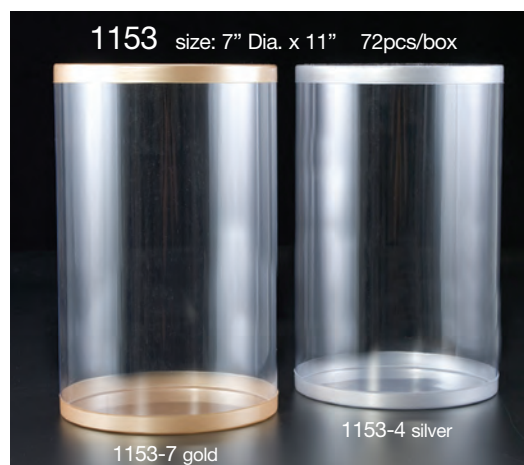

1153 size: 7" Dia. x 11" 72pcs/box
1153-7 gold
1153-4 silver

1195-7 gold
1194-7 gold
1193-7 gold
1195-4 silver
1194-4 silver
1193-4 silver

Preassembled Clear Cylinder with Black/White Lid

	(Dia x H)	(Master)
1087-39	2.75" x 3"	144pcs/Case
1088-39	2.75" x 6"	96pcs/Case
1089-39	2.75" x 7.5"	72pcs/Case