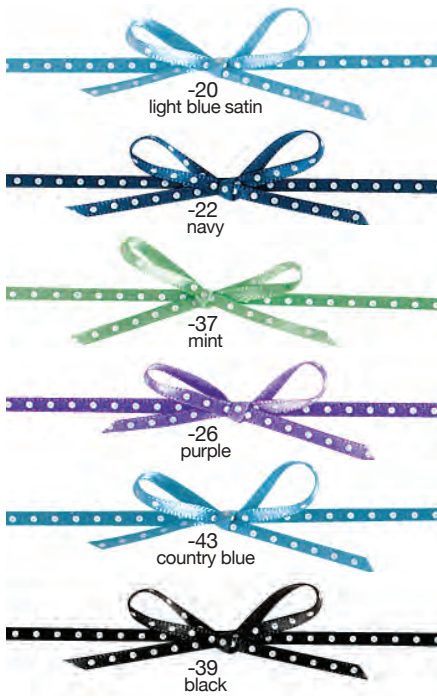

Sheer Ribbon with Circle Print

587
size: 1½" x 25Y

Sheer Polka Dot Ribbon with Wire Edge

617
size: 1½" x 10Y

Available Colors:

Satin Ribbon with Dots

501
size: 1/8" x 25Y

Sheer Ribbon with Dots