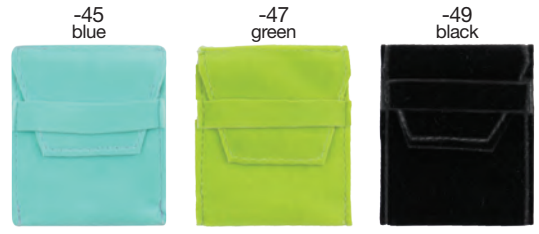

Velvet/Microfiber Pouches with Snap Button

J134
size: 3"W x 3"H
6pcs/pack

Velvet Flapover Pouch

J114
size: 2" x 2 1/2"

J115
size: 3 1/4" x 4 1/4"

J119
size: 4 1/4" x 4 1/2"

J120
size: 5" x 6"
12pcs/pack

J120

Velvet Zipper Pouch

J130
size: 2 1/2"W x 2 1/2"H

J131
size: 3 1/2"W x 3"H

J132
size: 5"W x 4"H
6pcs/pack

Velvet Jewelry Holder

J113
size: 4 3/4" W x 1 5/8" H x 1 1/4" D

J112
size: 2 5/8" W x 1 5/8" H x 1 1/4" D

J110
size: 1 1/2" W x 1 5/8" H x 1 1/4" D
12pcs/pack