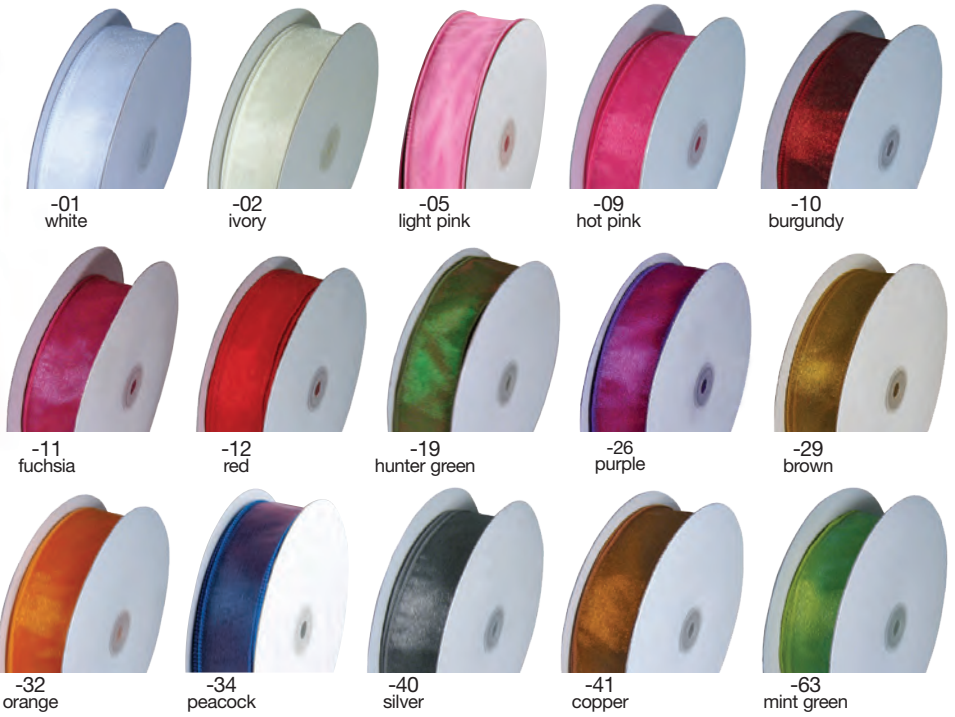

Satin Ribbon

389
size: 1 1/2" x 10Y

Sheer Ribbon

Sheer Ribbon

378
size: 7/8" x 25Y

Sheer Ribbon

Two-Toned Organza Ribbon with Wire Edge

198
size: 1½" x 50Y
197
size: 2½" x 50Y