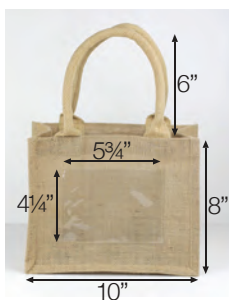

-05 pink

-11 lavender

-20 light blue

Canvas Tote

B865-71
size: 8"W x 11"H x 8"D
B866-71
size: 11"W x 14"H x 9"D
6pcs/pack

Jute Tote with Picture Pocket

B907
size: 10"W x 8"H x 5"D
6pcs/pack

-75 pink

-21 natural

Utility Basket

B778-21
with natural cotton lining
size: 13"W x 11"H x 8 1/4"D
6pcs/pack

B776-21
with black cotton lining
size: 9"W x 9"H x 7"D
6pcs/pack

B777-21
with laminate lining
size: 9"W x 9"H x 7"D
6pcs/pack