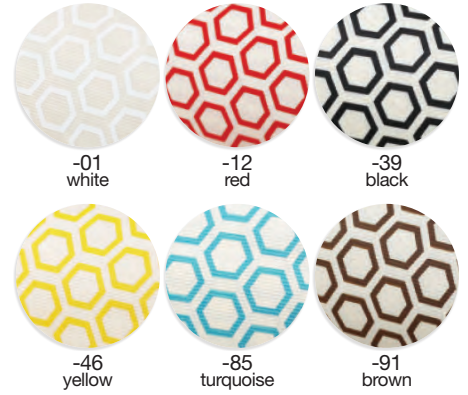

Available Colors: