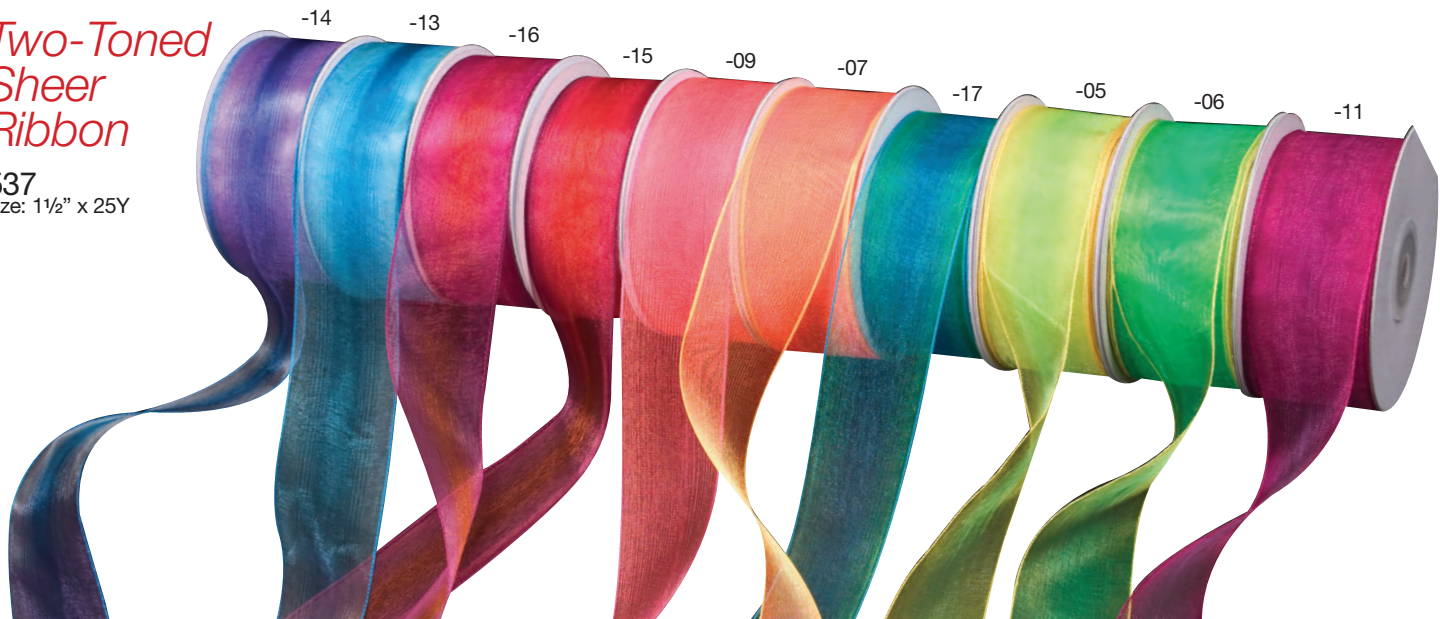

Two-Toned Sheer Ribbon

537
size: 1½" x 25Y