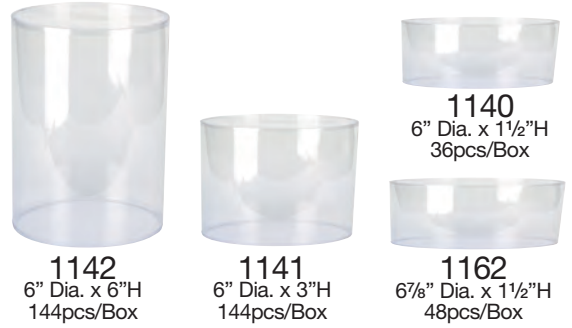

1153 size: 7" Dia. x 11" 72pcs/box
1153-7 gold
1153-4 silver