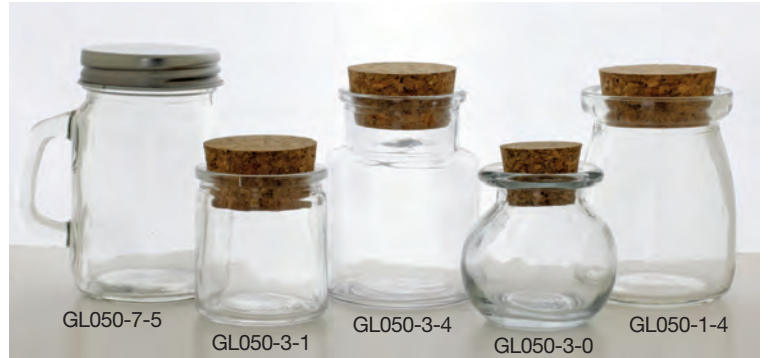

Screwtop Glass Jar w/Handle

- GL050-7-5 size: 5.5cm Dia x 8.2cm H, (4.5oz) 120 pcs/case