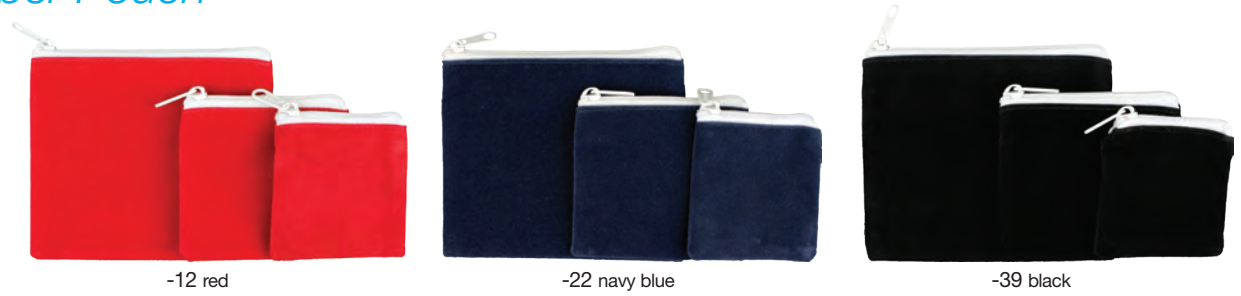

Velvet Zipper Pouch

J130
size: 2 1/2"W x 2 1/2"H

J131
size: 3 1/2"W x 3"H

J132
size: 5"W x 4"H
6pcs/pack

-12 red

-22 navy blue

-39 black

Velvet Jewelry Holder