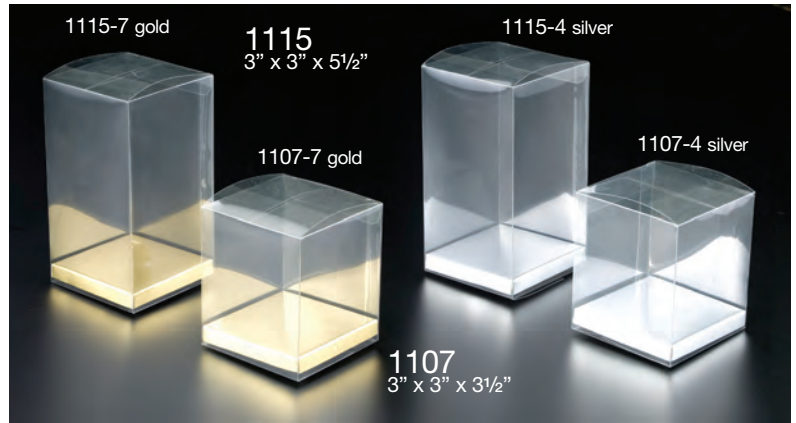

J113
size: 4 3/4" W x 1 5/8" H x 1 1/4" D

J112
size: 2 5/8" W x 1 5/8" H x 1 1/4" D

J110
size: 1 1/2" W x 1 5/8" H x 1 1/4" D
12pcs/pack

J113
-40 silver

J112
-47 mauve

J110
-49 black

Clear Cubic Boxes

Preassembled PET Box with Gold Card