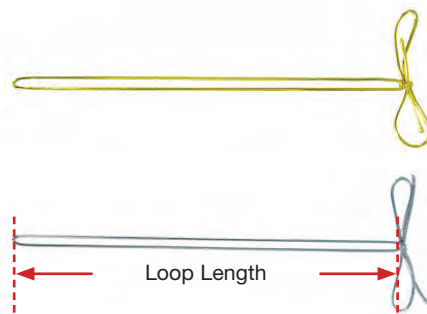

-26 purple & white

-37 apple green & white

-46 yellow & white

-85 blue & white

-91 brown & white

Elastic Loop

ER01G gold
ER01S silver
1000pcs/case

Item#	ER01-10	-13	-14	-16	-18	-22	-25	-28	-32	-40
Cord Length	10"	13"	14"	16"	18"	22"	25"	28"	32"	40"
Loop Length	2"	3"	3.5"	4"	5"	7"	8"	9.5"	11"	14"