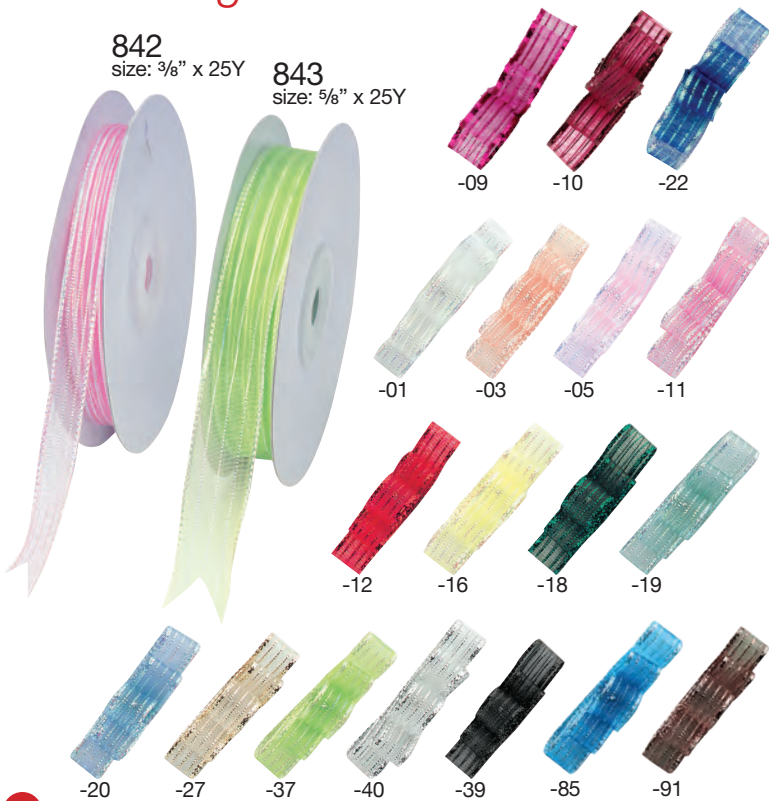

Available Colors:

Satin Ribbon with Shiny Dots

741
size: 7/8" x 10Y

Shimmery Organza Ribbon

739
size: 5/8" x 15Y

Corsage Ribbon

842
size: 3/8" x 25Y

843
size: 5/8" x 25Y