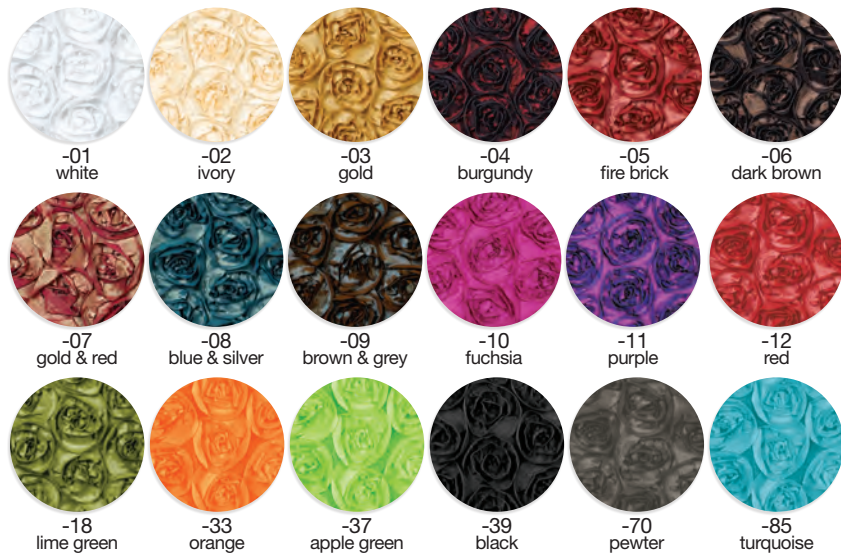

Taffeta Rose Ribbon with Wire Edge

U583
size: 4" x 10Y