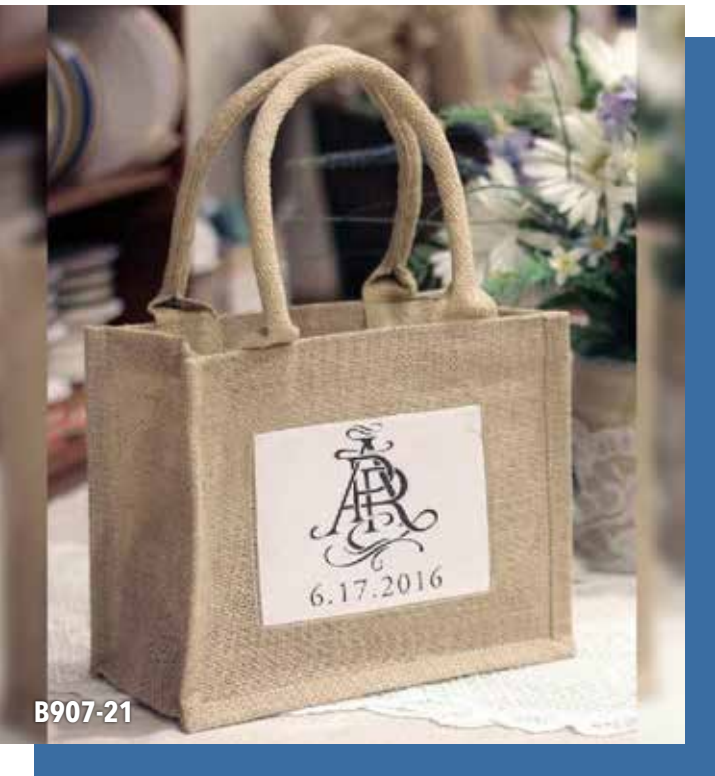

TOTE BAGS

B907-21

JUTE BLEND TOTE WITH PHOTO POCKET

ITEM#   **SIZE** (*w x h x d*)
B907-21   10" x 8" x 5"

COLOR: Nature
QUANTITY: 6 pcs per pack
Lined with laminate.

JUTE BLEND TOTE WITH PHOTO POCKET PINK HANDLES

ITEM#   **SIZE** (*w x h x d*)
B907-75   10" x 8" x 5"

COLOR: Pink
QUANTITY: 6 pcs per pack
Lined with laminate.