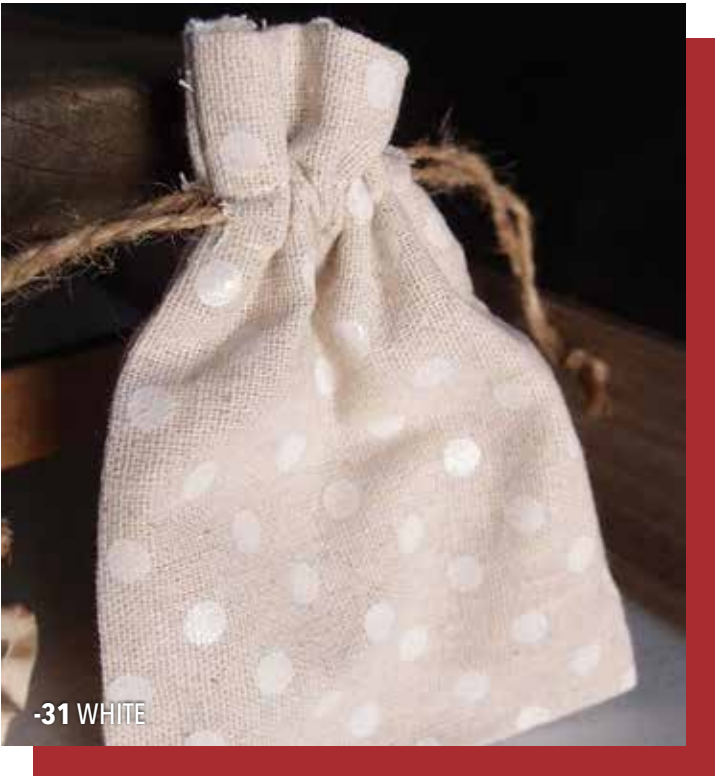

LINEN DRAWSTRING BAGS