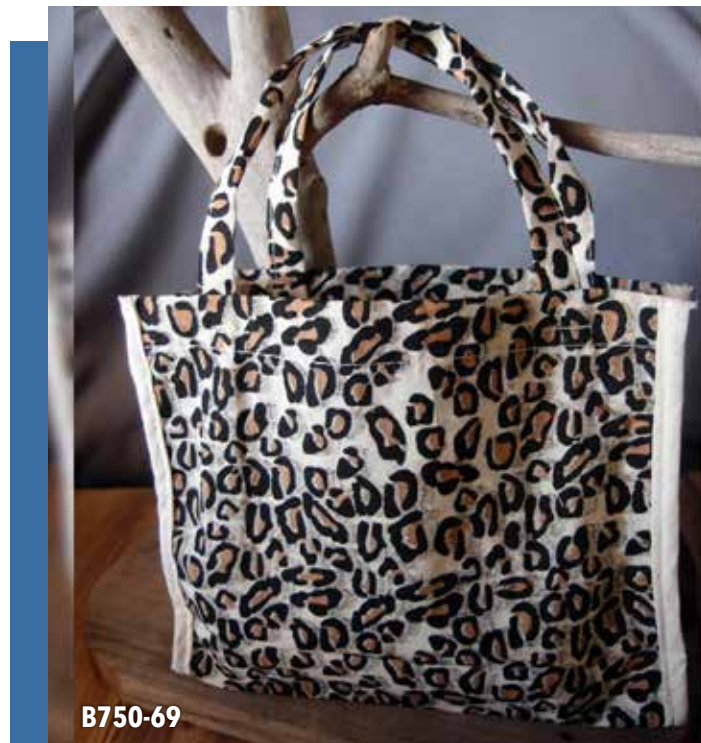

COTTON LEOPARD PRINT BAGS

ITEM#   **SIZE** (*w x h x d*)
B750-69   7" x 6" x 2 3/4"

QUANTITY: 6 pcs per pack. 12 Piece minimum.