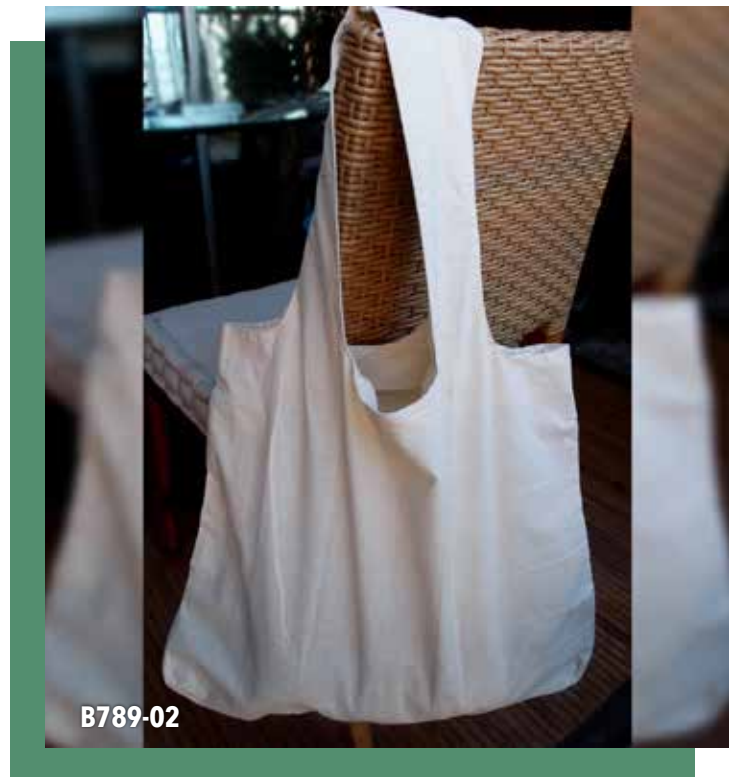

B868-71

COTTON CANVAS TOTE BAG

ITEM#   **SIZE** (*w x h x d*)
B868-71   18" x 15" x 5 3/4"

COLOR: Natural white

MATERIAL: Cotton

QUANTITY: 6 pcs per pack

COTTON TOTE BAGS

ITEM#   **SIZE** (*w x h x d*)
B789-02   19" x 17" x 2"

COLOR: Natural white

MATERIAL: Cotton

QUANTITY: 6 pcs per pack

B789-02