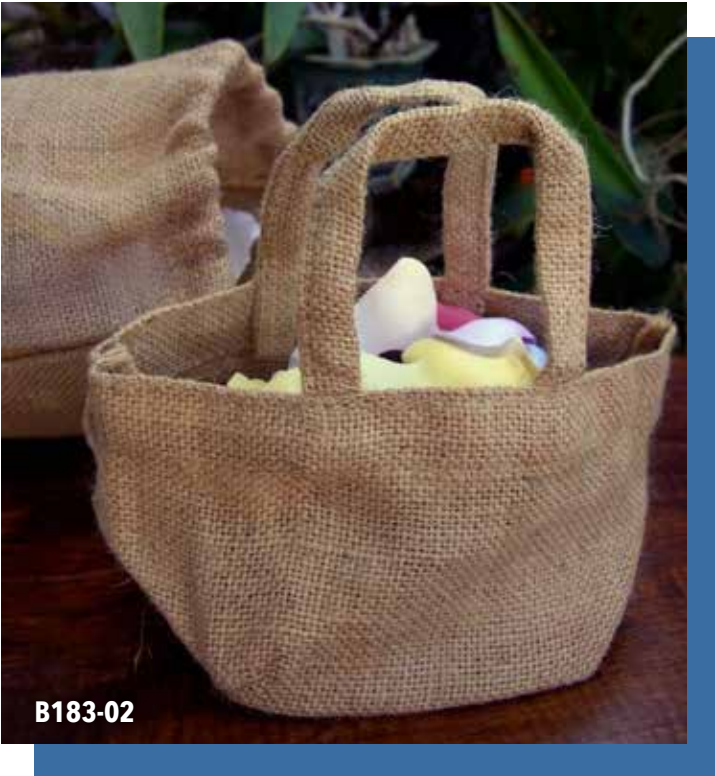

SMALL FAVOR TOTES