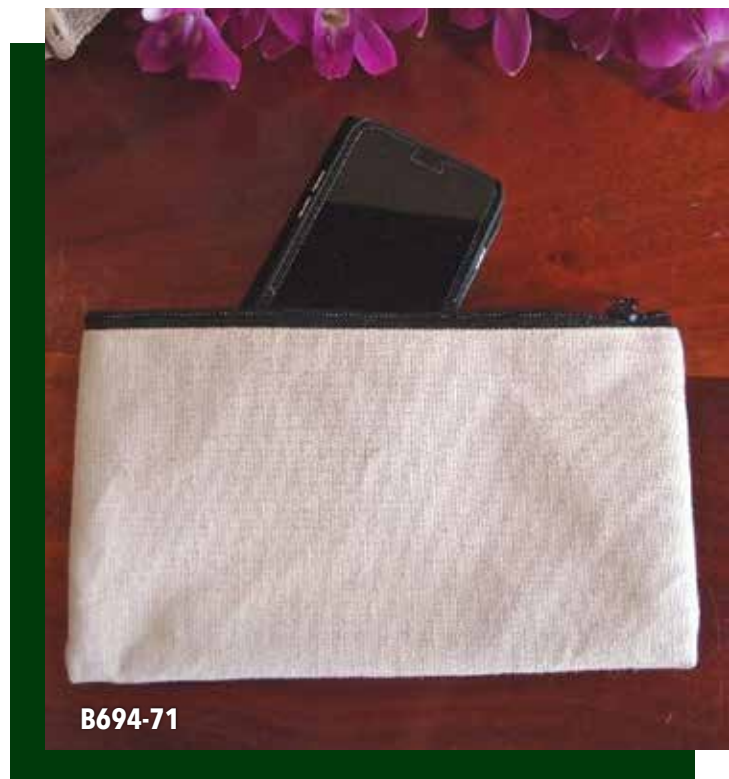

COTTON CANVAS FLAT ZIPPER POUCH LARGE

ITEM#	SIZE (w x l)
B694-71	9 1/4" x 5"

Canvas flat zipper pouch with black zipper,
with laminate lining