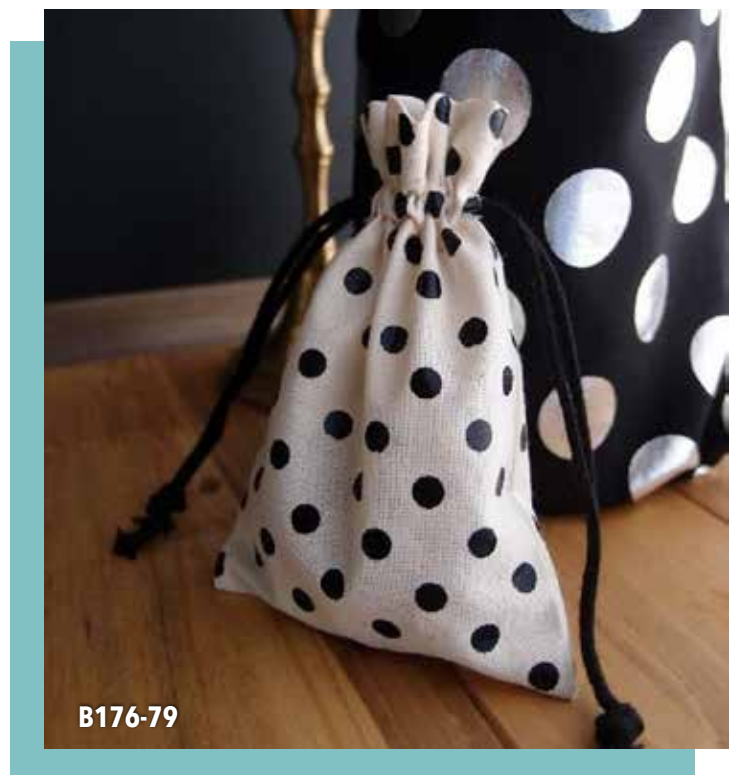

COTTON BAG WITH BLACK DOTS

ITEM#	SIZE (w x l)
B176-79	3 1/2" x 5"

MATERIAL: Natural Cotton
QUANTITY: 12 pcs per pack