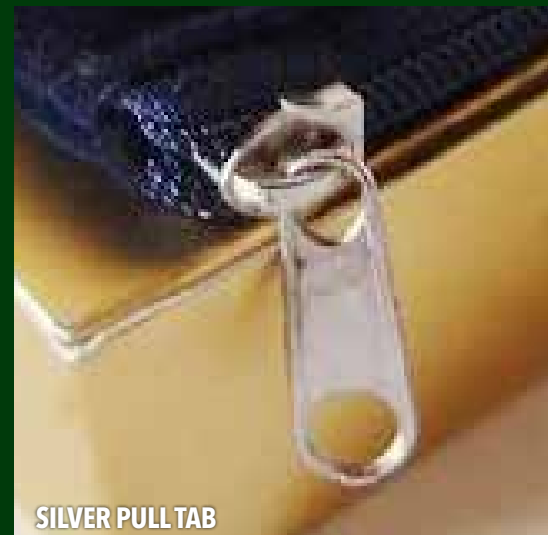

BLUE VELVET ZIPPERED BAG

ITEM#	SIZE (w x l)
J130-53	2 1/2" x 2 1/2"
J131-53	3 1/2" x 3"
J132-53	5" x 4"

MATERIAL: Velvet

MATERIAL: Velvet with blue zipper