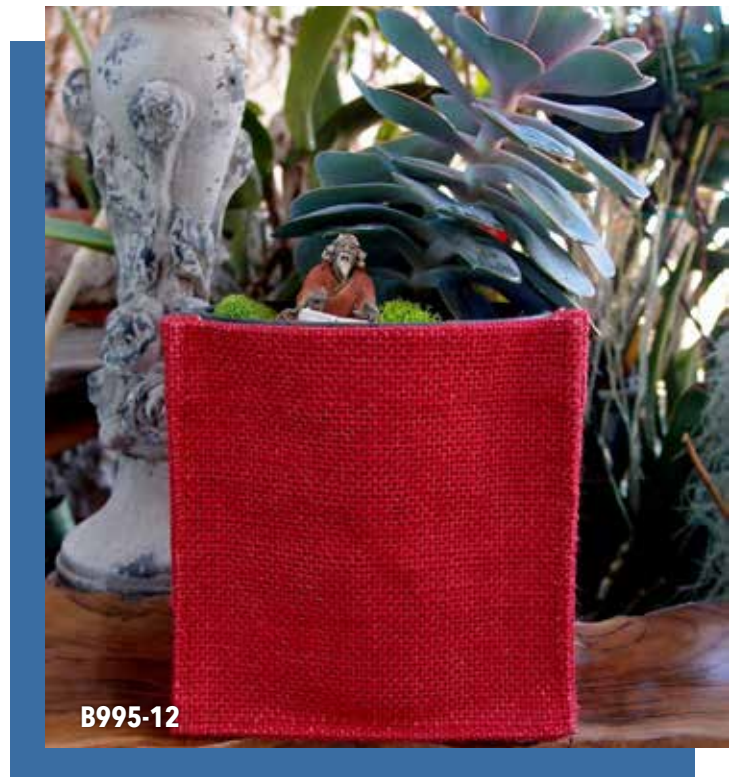

SMALL FAVOR TOTES

NATURAL JUTE SQUARE HOLDER

ITEM#	SIZE (w x h x d)
B995-02	5" x 5" x 5"
B996-02	6" x 6" x 6"

QUANTITY: 12 pcs per pack
Lined with laminate.

RED JUTE SQUARE HOLDER

ITEM#	SIZE (w x h x d)
B995-12	5" x 5" x 5"
B996-12	6" x 6" x 6"

QUANTITY: 12 pcs per pack
Lined with laminate.