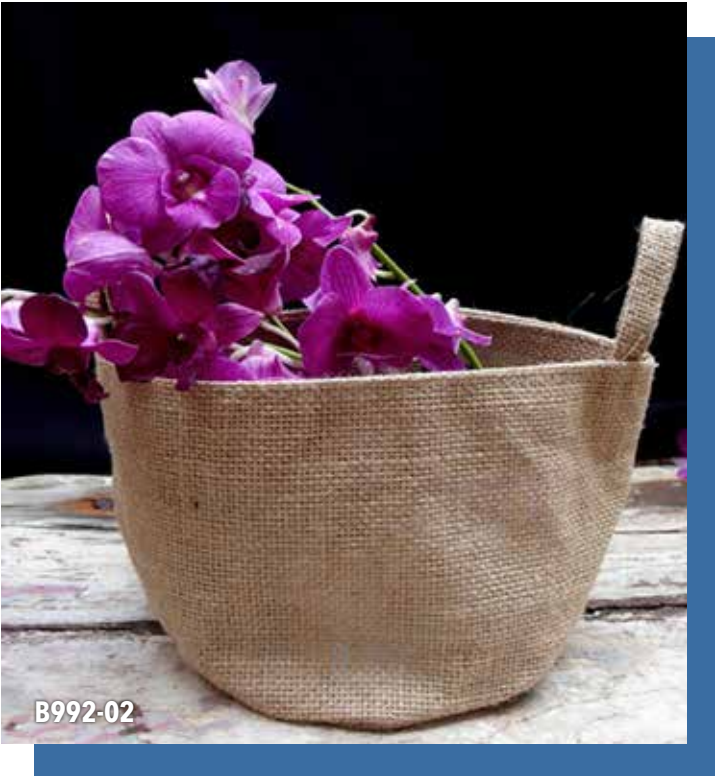

SMALL FAVOR TOTES

B992-02

JUTE ROUND POT BASKET

ITEM#   **SIZE**
B992-02   6 1/2" Dia x 6 1/2" H

Jute round gusset with laminate lining

MATERIAL: Jute/Burlap
Lined with laminate.

SMALL BURLAP TOTE BAG

ITEM#   **SIZE (w x h x d)**
B906-71   6" x 7" x 4"

QUANTITY: 6 pcs per pack
Lined with laminate.