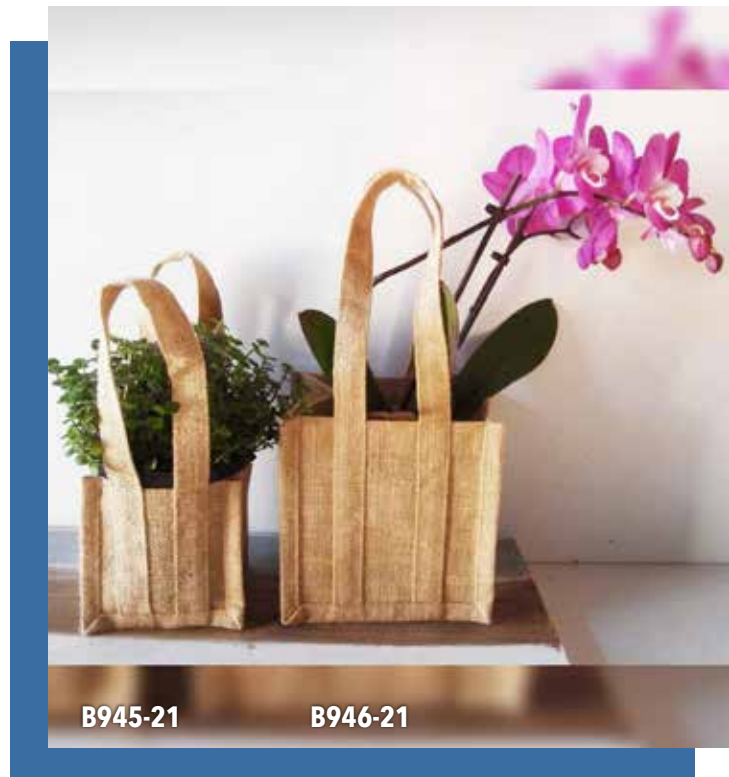

TOTE BAGS

MINI BURLAP TOTE WITH WINDOW

ITEM#   **SIZE** (*w x l x d*)
B905-71   4 1/4" x 4 1/4" x 4 1/4"

QUANTITY: 6 pcs per pack
Lined with laminate.

NATURAL JUTE PLANT TOTE BAG

ITEM#   **SIZE** (*w x h x d*)
B945-21   4 1/2" x 4 1/2" x 11"
B946-21   6 1/2" x 6 1/2" x 14"

QUANTITY: 6 pcs per pack
Lined with laminate.