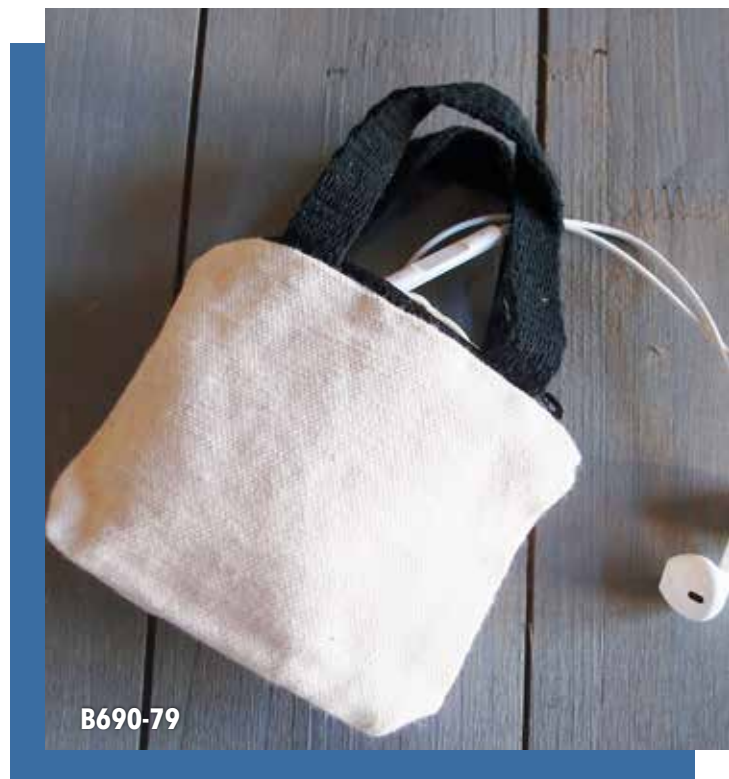

SMALL FAVOR TOTES

NATURAL TINY TOTE ZIPPERED WITH NATURAL HANDLES

ITEM#   **SIZE (w x h x d)**
B690-71   4" x 3" x 1"

MATERIAL: Recycled Canvas
QUANTITY: 6 pcs per pack

NATURAL TINY TOTE ZIPPERED WITH BLACK HANDLES

ITEM#   **SIZE (w x h x d)**
B690-79   4" x 3" x 1"

MATERIAL: Natural Canvas
QUANTITY: 6 pcs per pack