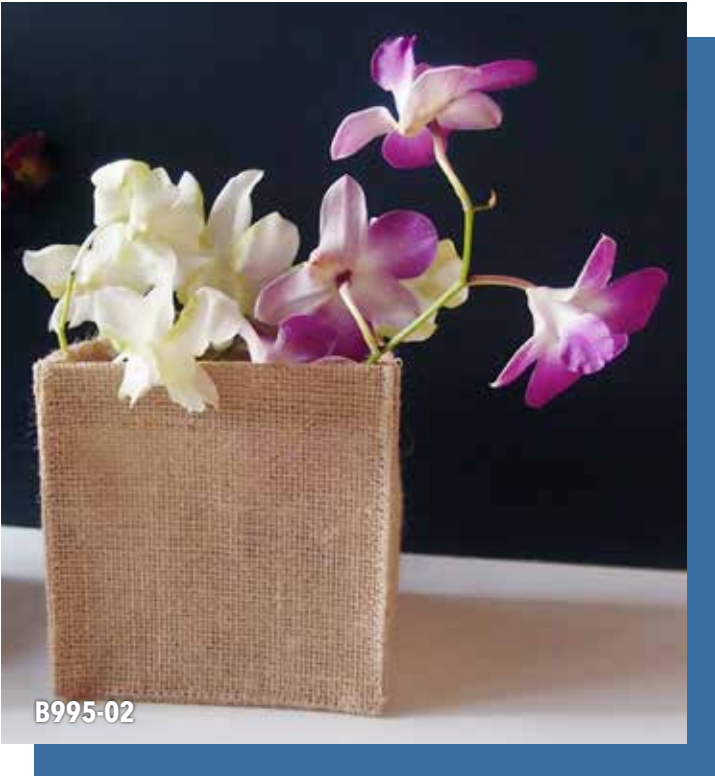

SMALL FAVOR TOTES

NATURAL JUTE SQUARE HOLDER

ITEM#	SIZE (w x h x d)
B995-02	5" x 5" x 5"
B996-02	6" x 6" x 6"

QUANTITY: 12 pcs per pack
Lined with laminate.

RED JUTE SQUARE HOLDER

ITEM#	SIZE (w x h x d)
B995-12	5" x 5" x 5"
B996-12	6" x 6" x 6"

QUANTITY: 12 pcs per pack
Lined with laminate.